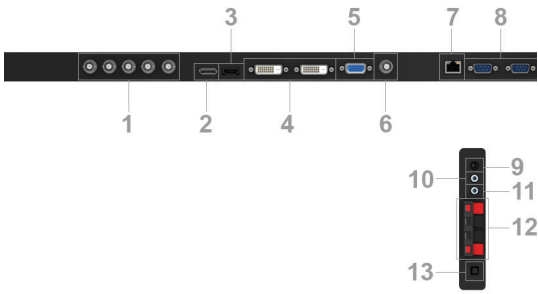

1. RGB/HV IN [R, G, B, H, V] (BNC)
2. DISPLAYPORT connector
3. HDMI connector
4. DVI connector (DVI-D)
5. VGA IN (mini D-Sub 15 pin)
6. VIDEO1 IN connector (BNC)
7. LAN port (RJ-45)
8. RS-232C (D-Sub 9 pin)
9. REMOTE IN (Black)
10. AUDIO OUT (Blue)
11. AUDIO IN 1 (Blue)
12. EXTERNAL SPEAKER TERMINAL
13. Internal/External speaker switch