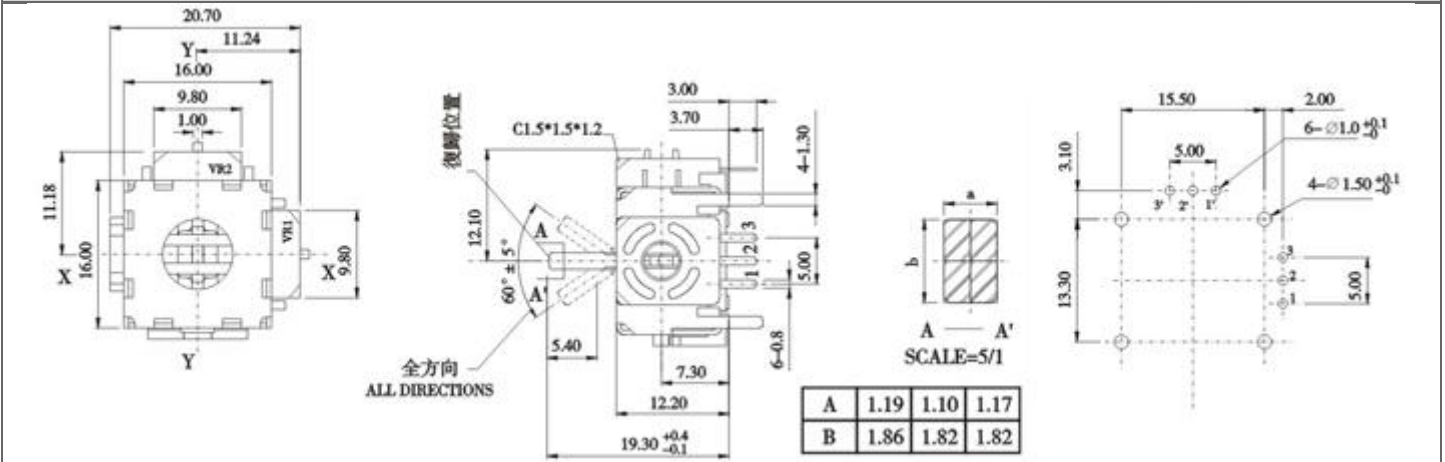

Model(型號): **RKJXK12N04**

▶ [Download PDF file](#)

Features:(特點):

Compact design with a good space factor.
Available in a wide variety of type including standard type and lever reset type.
Constructed integral with tact switch for selection ,thus contributing to improvement in the operability of sets.

Applications(作用):

Controller for remote control of audio equipment , CD-L , VCD , TV ,car navigation system, and for game , etc .

Dimensions(規格圖):

Specifications(規格)

Electrical Characteristics [電氣性能]

Total resistance [全阻抗值]	10KΩ , 50K Ω , 100KΩ
Total resistance tolerance [全阻抗值容許差]	±30%
Ratings power(w) [額定功率]	0.0125W, Switch 5V DC
Resistance taper [阻抗變化特性]	B
Residual resistance [殘留阻值]	全阻值3%Ω Max.
Sliding noise [滑動雜音]	300mV Max
Insulation resistance [絕緣阻抗]	100MΩ Min. at DC 250V. Switch 10MΩ Min. DC 10V
Withstanding voltage [耐電壓]	1 minute at AC 250V
Max. operating voltage [最高使用電壓]	AC 50V