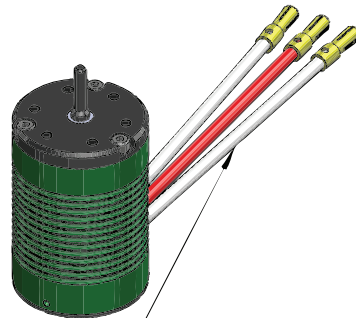

12.25

13 AWG
127MM WIRE LENGTH

neu castle
1410
SERIES
SENSORLESS BRUSHLESS MOTOR

NEU-CASTLE 1410 MOTOR

Length:	2" (52.75mm)
Diameter:	1.4" (36mm)
Shaft:	1/8"

castle