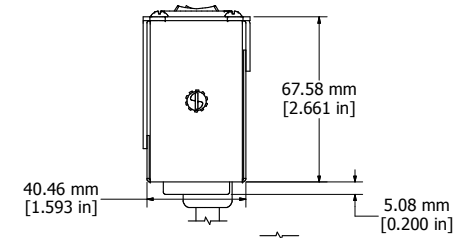

ASSEMBLY - VIEW FROM FRONT

ISOMETRIC VIEW

ASSEMBLY - VIEW FROM BOTTOM

ASSEMBLY - VIEW FROM SIDE

SECTION A-A

1583T8C1BK	
Finish - Front - Black Painted Steel	
Back - Black Painted Steel	
Rated - 125 VAC, 60 Hz, 15 Amps	
Approvals - CSA Certified Standards C22.2 (No. 21-95, 42-99)	
- UL Recognized Standard UL1363	
Colours & Cord Length	
1583T8C1BK - Black w/ 6' Foot Power Cord (NEMA 5-15P)	
1583T8C1- ASA 61 Grey w/ 6' Foot Power Cord (NEMA 5-15P)	
1583T8D1BK - Black w/ 15' Foot Power Cord (NEMA 5-15P)	
1583T8D1- ASA 61 Grey w/ 15' Foot Power Cord (NEMA 5-15P)	