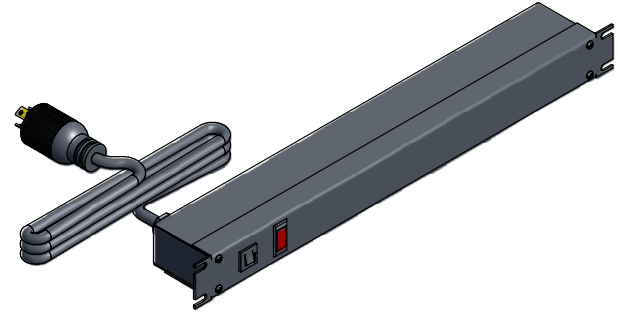

ASSEMBLY - VIEW FROM FRONT

ISOMETRIC VIEW

ASSEMBLY - VIEW FROM BOTTOM

ASSEMBLY - VIEW FROM SIDE

SECTION A-A

1583T8C1BK	
Finish - Front - Black Painted Steel	
Back - Black Painted Steel	
Rated - 125 VAC, 60 Hz, 15 Amps	
Approvals - CSA Certified Standards C22.2 (No. 21-95, 42-99)	
- UL Recognized Standard UL1363	
Colours & Cord Length	
1583T8C1BK - Black w/ 6' Foot Power Cord (NEMA 5-15P)	
1583T8C1- ASA 61 Grey w/ 6' Foot Power Cord (NEMA 5-15P)	
1583T8D1BK - Black w/ 15' Foot Power Cord (NEMA 5-15P)	
1583T8D1- ASA 61 Grey w/ 15' Foot Power Cord (NEMA 5-15P)	