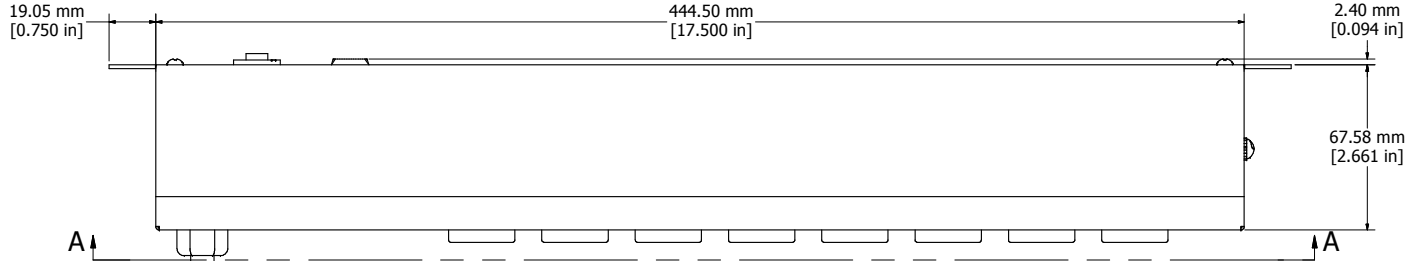

ASSEMBLY - VIEW FROM FRONT

ISOMETRIC VIEW

ASSEMBLY - VIEW FROM BOTTOM

ASSEMBLY - VIEW FROM SIDE

SECTION A-A

1583T8C1BK	
Finish - Front - Black Painted Steel	
Back - Black Painted Steel	
Rated - 125 VAC, 60 Hz, 15 Amps	
Approvals - CSA Certified Standards C22.2 (No. 21-95, 42-99)	
- UL Recognized Standard UL1363	
Colours & Cord Length	
1583T8C1BK - Black w/ 6' Foot Power Cord (NEMA 5-15P)	
1583T8C1- ASA 61 Grey w/ 6' Foot Power Cord (NEMA 5-15P)	
1583T8D1BK - Black w/ 15' Foot Power Cord (NEMA 5-15P)	
1583T8D1- ASA 61 Grey w/ 15' Foot Power Cord (NEMA 5-15P)	