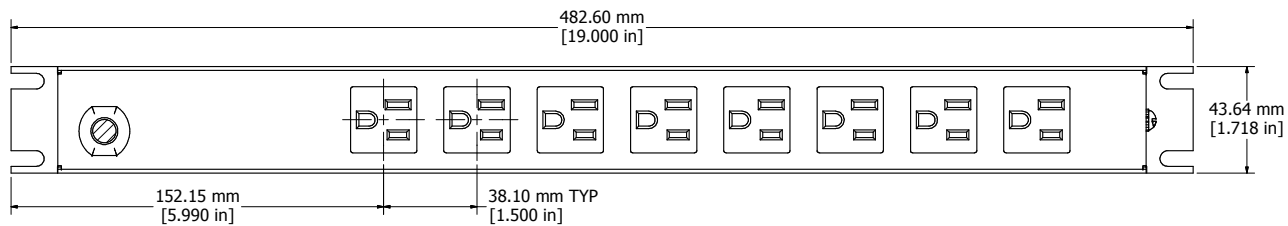

ASSEMBLY - VIEW FROM FRONT

ISOMETRIC VIEW

ASSEMBLY - VIEW FROM BOTTOM

ASSEMBLY - VIEW FROM SIDE

SECTION A-A

1583T8C1BK	
Finish - Front - Black Painted Steel	
Back - Black Painted Steel	
Rated - 125 VAC, 60 Hz, 15 Amps	
Approvals - CSA Certified Standards C22.2 (No. 21-95, 42-99)	
- UL Recognized Standard UL1363	
Colours & Cord Length	
1583T8C1BK - Black w/ 6' Foot Power Cord (NEMA 5-15P)	
1583T8C1- ASA 61 Grey w/ 6' Foot Power Cord (NEMA 5-15P)	
1583T8D1BK - Black w/ 15' Foot Power Cord (NEMA 5-15P)	
1583T8D1- ASA 61 Grey w/ 15' Foot Power Cord (NEMA 5-15P)	