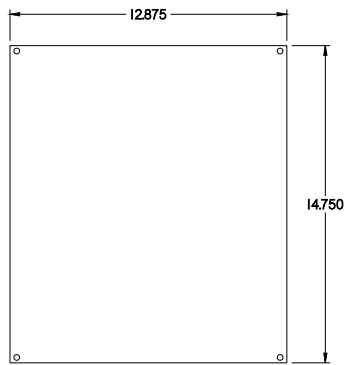

**PART No. 1414SCO6**

for more information visit  
[www.hammfg.com](http://www.hammfg.com)

Data subject to change without notice

TOP VIEW

ISOMETRIC VIEW

BACK VIEW

LEFT SIDE VIEW

FRONT VIEW

RIGHT SIDE VIEW

INNER PANEL

BOTTOM VIEW