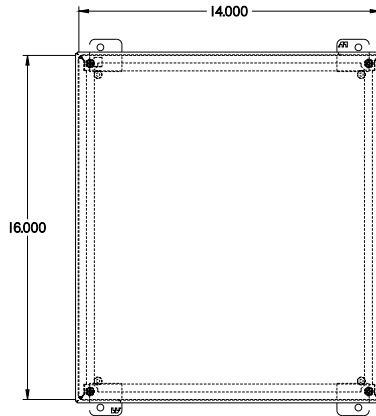

**PART No. 1414SCO6**

for more information visit  
[www.hammfg.com](http://www.hammfg.com)

Data subject to change without notice

TOP VIEW

ISOMETRIC VIEW

BACK VIEW

LEFT SIDE VIEW

FRONT VIEW

RIGHT SIDE VIEW

INNER PANEL

BOTTOM VIEW