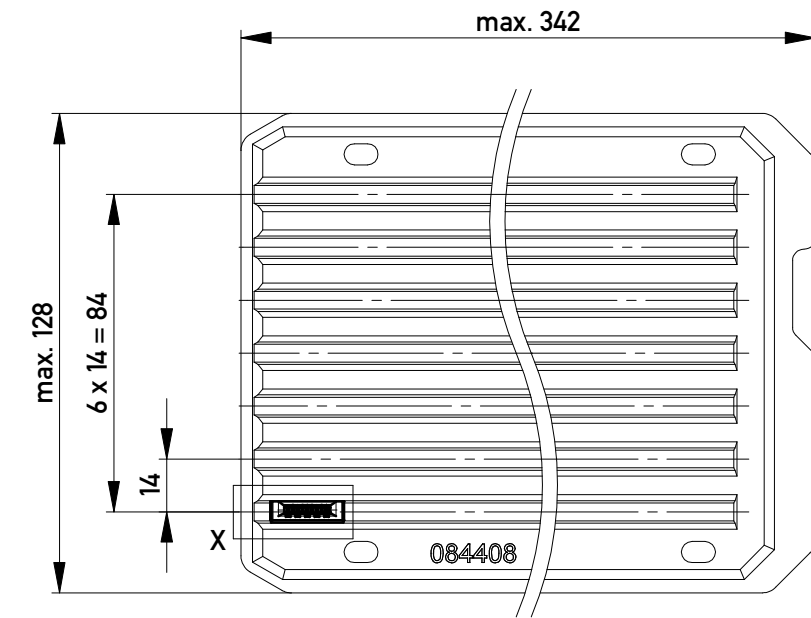

Abdeckung vorverrastet
cover loose mounted

Abdeckung verpresst
cover pressed on

Verpackt in Tray - tray packaging
Verpackungseinheit 112 Stück - packaging unit 112

Einzelheit X
detail X

Information: Codierung rot - coding red	Tolerances All Dimensions in mm	Scale	3:1
		Designation F 2.54 SRC-A, 5-polig BA 2	
All rights reserved. Only for Information. To ensure that this is the latest version of this drawing, please contact one of the ERNI companies before using.	Subject to modification without prior notice. Drawing will not be updated.	www.ERNI.com	
		c Index	14.05.2014 Date
		Class	SRCBUG