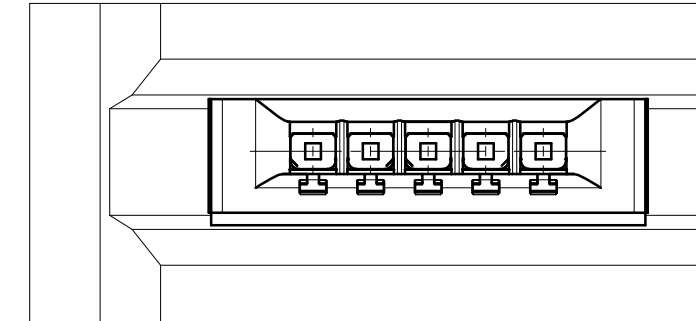

Abdeckung vorverrastet
cover loose mounted

Abdeckung verpresst
cover pressed on

Verpackt in Tray - tray packaging
Verpackungseinheit 112 Stück - packaging unit 112

Einzelheit X
detail X

Information: Codierung rot - coding red	Tolerances All Dimensions in mm	Scale	3:1
		Designation F 2.54 SRC-A, 5-polig BA 2	
All rights reserved. Only for Information. To ensure that this is the latest version of this drawing, please contact one of the ERNI companies before using.	Subject to modification without prior notice. Drawing will not be updated.	www.ERNI.com	
		c Index	14.05.2014 Date
		Class	SRCBUG