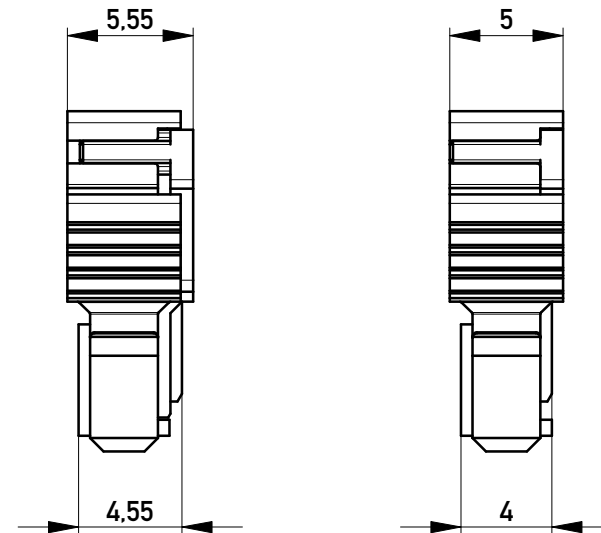

Abdeckung vorverrastet
cover loose mounted

Abdeckung verpresst
cover pressed on

Verpackt in Tray - tray packaging
Verpackungseinheit 112 Stück - packaging unit 112

Einzelheit X
detail X

Information: Codierung rot - coding red	Tolerances All Dimensions in mm	Scale	3:1
		Designation F 2.54 SRC-A, 5-polig BA 2	
All rights reserved. Only for Information. To ensure that this is the latest version of this drawing, please contact one of the ERNI companies before using.	Subject to modification without prior notice. Drawing will not be updated.	www.ERNI.com	
		c Index	14.05.2014 Date
		Class	SRCBUG