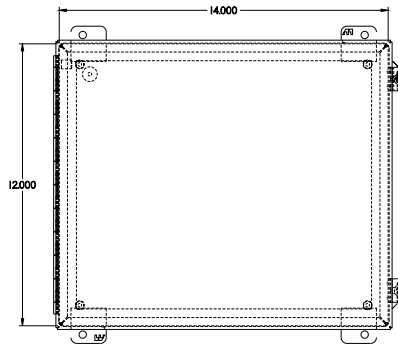

PART No. 1414PHRM6LP

for more information visit
www.hammfg.com
Data subject to change without notice

TOP VIEW

ISOMETRIC VIEW

BACK VIEW

LEFT SIDE VIEW

FRONT VIEW

RIGHT SIDE VIEW

BOTTOM VIEW