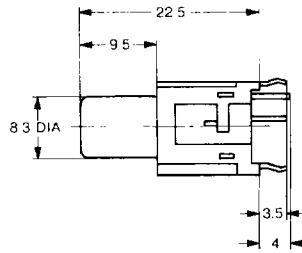

UNIT: mm

$\varnothing = 22.5$  mm

HOLE LAYOUT  
(BOTTOM VIEW)

JPJ1006

回路図 Schematic	ボディ色調 Housing Color	カバー/Cover Ni Plated
	Black	JPJ1006-01-010
	Red	JPJ1006-01-020
	White	JPJ1006-01-030
	Yellow	JPJ1006-01-040