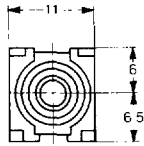

UNIT: mm

$\varnothing = 22.5$  mm

HOLE LAYOUT  
(BOTTOM VIEW)

JPJ1006

回路図 Schematic	ボディ色調 Housing Color	カバー/Cover Ni Plated
	Black	JPJ1006-01-010
	Red	JPJ1006-01-020
	White	JPJ1006-01-030
	Yellow	JPJ1006-01-040

$\varnothing = 22.5$  mm

HOLE LAYOUT  
(BOTTOM VIEW)

JPJ1008

回路図 Schematic	ボディ色調 Housing Color	カバー/Cover Ni Plated
	Black	JPJ1008-01-010
	Red	JPJ1008-01-020
	White	JPJ1008-01-030
	Yellow	JPJ1008-01-040

$\varnothing = 22.5$  mm