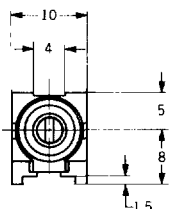

HOLE LAYOUT (BOTTOM VIEW)

回路図 Schematic	ボディ色調 Housing Color	カバー/Cover		
		Ni Plated	Solder Plated	Au Plated
	Black	JPJ4022-01-010	JPJ4022-01-510	JPJ4022-01-810
	Red	JPJ4022-01-020	JPJ4022-01-520	JPJ4022-01-820
	White	JPJ4022-01-030	JPJ4022-01-530	JPJ4022-01-830
	Yellow	JPJ4022-01-040	JPJ4022-01-540	JPJ4022-01-840
	Blue	JPJ4022-01-050	JPJ4022-01-550	JPJ4022-01-850

ボディ色調は、この他5色(オレンジ、茶色、緑、灰色、紫)を用意しております。

Housing colors are available...orange, brown, green, gray, purple.