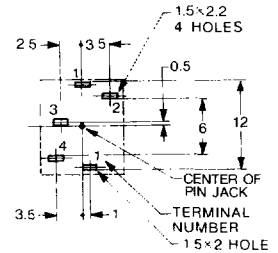

UNIT: mm

$\varnothing = 22.5$  mm

HOLE LAYOUT  
(BOTTOM VIEW)

JPJ1006

回路図 Schematic	ボディ色調 Housing Color	カバー/Cover Ni Plated
	Black	JPJ1006-01-010
	Red	JPJ1006-01-020
	White	JPJ1006-01-030
	Yellow	JPJ1006-01-040

$\varnothing = 22.5$  mm

HOLE LAYOUT  
(BOTTOM VIEW)

JPJ1008

回路図 Schematic	ボディ色調 Housing Color	カバー/Cover Ni Plated
	Black	JPJ1008-01-010
	Red	JPJ1008-01-020
	White	JPJ1008-01-030
	Yellow	JPJ1008-01-040

$\varnothing = 22.5$  mm