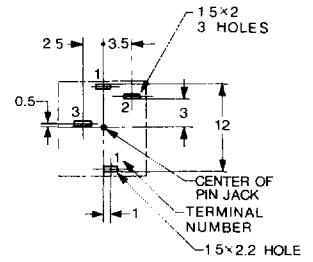

UNIT: mm

$\varnothing = 22.5$  mm

HOLE LAYOUT  
(BOTTOM VIEW)

JPJ1006

回路図 Schematic	ボディ色調 Housing Color	カバー/Cover Ni Plated
	Black	JPJ1006-01-010
	Red	JPJ1006-01-020
	White	JPJ1006-01-030
	Yellow	JPJ1006-01-040