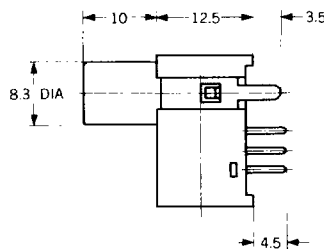

$\varnothing = 22.5$  mm

HOLE LAYOUT  
(BOTTOM VIEW)

JPJ1008

回路図 Schematic	ボディ色調 Housing Color	カバー/Cover Ni Plated
	Black	JPJ1008-01-010
	Red	JPJ1008-01-020
	White	JPJ1008-01-030
	Yellow	JPJ1008-01-040

$\varnothing = 22.5$  mm