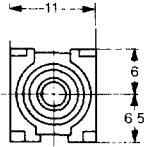

UNIT: mm

$\varnothing = 22.5$  mm

HOLE LAYOUT  
(BOTTOM VIEW)

JPJ1006

回路図 Schematic	ボディ色調 Housing Color	カバー/Cover Ni Plated
	Black	JPJ1006-01-010
	Red	JPJ1006-01-020
	White	JPJ1006-01-030
	Yellow	JPJ1006-01-040