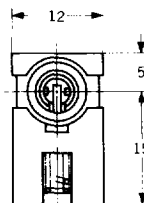

UNIT: mm

$\varnothing = 22.5$  mm

HOLE LAYOUT  
(BOTTOM VIEW)

JPJ1006

回路図 Schematic	ボディ色調 Housing Color	カバー/Cover Ni Plated
	Black	JPJ1006-01-010
	Red	JPJ1006-01-020
	White	JPJ1006-01-030
	Yellow	JPJ1006-01-040

$\varnothing = 22.5$  mm

HOLE LAYOUT  
(BOTTOM VIEW)

JPJ1008

回路図 Schematic	ボディ色調 Housing Color	カバー/Cover Ni Plated
	Black	JPJ1008-01-010
	Red	JPJ1008-01-020
	White	JPJ1008-01-030
	Yellow	JPJ1008-01-040

$\varnothing = 22.5$  mm