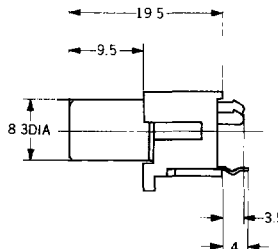

HOLE LAYOUT (BOTTOM VIEW)

回路図 Schematic	ボディ色調 Housing Color	カバー/Cover		
		Ni Plated	Solder Plated	Au Plated
	Black	JPJ4022-01-010	JPJ4022-01-510	JPJ4022-01-810
	Red	JPJ4022-01-020	JPJ4022-01-520	JPJ4022-01-820
	White	JPJ4022-01-030	JPJ4022-01-530	JPJ4022-01-830
	Yellow	JPJ4022-01-040	JPJ4022-01-540	JPJ4022-01-840
	Blue	JPJ4022-01-050	JPJ4022-01-550	JPJ4022-01-850

ボディ色調は、この他5色(オレンジ、茶色、緑、灰色、紫)を用意しております。

Housing colors are available...orange, brown, green, gray, purple.