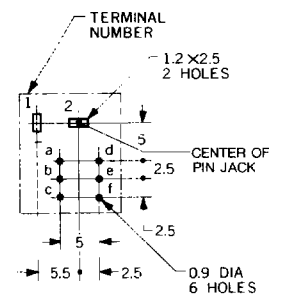

$\varnothing = 22.5$  mm

HOLE LAYOUT  
(BOTTOM VIEW)

JPJ1008

回路図 Schematic	ボディ色調 Housing Color	カバー/Cover Ni Plated
	Black	JPJ1008-01-010
	Red	JPJ1008-01-020
	White	JPJ1008-01-030
	Yellow	JPJ1008-01-040

$\varnothing = 22.5$  mm