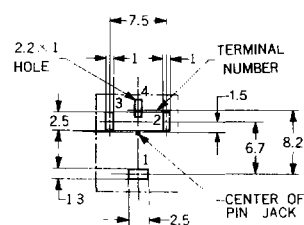

HOLE LAYOUT (BOTTOM VIEW)

回路図 Schematic	ボディ色調 Housing Color	カバー/Cover		
		Ni Plated	Solder Plated	Au Plated
	Black	JPJ4022-01-010	JPJ4022-01-510	JPJ4022-01-810
	Red	JPJ4022-01-020	JPJ4022-01-520	JPJ4022-01-820
	White	JPJ4022-01-030	JPJ4022-01-530	JPJ4022-01-830
	Yellow	JPJ4022-01-040	JPJ4022-01-540	JPJ4022-01-840
	Blue	JPJ4022-01-050	JPJ4022-01-550	JPJ4022-01-850

ボディ色調は、この他5色(オレンジ、茶色、緑、灰色、紫)を用意しております。

Housing colors are available...orange, brown, green, gray, purple.