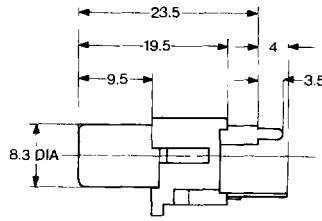

HOLE LAYOUT
(BOTTOM VIEW)

回路図 Schematic	ボディ色調 Housing Color	カバー / Cover		
		Ni Plated	Solder Plated	Au Plated
	Black	JPJ0870-01-010	JPJ0870-01-510	JPJ0870-01-810
	Red	JPJ0870-01-020	JPJ0870-01-520	JPJ0870-01-820
	White	JPJ0870-01-030	JPJ0870-01-530	JPJ0870-01-830
	Yellow	JPJ0870-01-040	JPJ0870-01-540	JPJ0870-01-840
	Blue	JPJ0870-01-050	JPJ0870-01-550	JPJ0870-01-850

ボディ色調は、この他 5 色 (オレンジ、茶色、緑、灰色、紫) を用意しております。

Housing colors are available...orange, brown, green, gray, purple.

$\varnothing = 23.5 \text{ mm}$