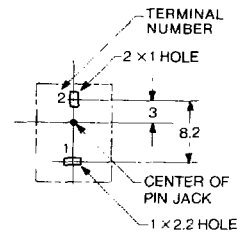

HOLE LAYOUT
(BOTTOM VIEW)

回路図 Schematic	ボディ色調 Housing Color	カバー / Cover		
		Ni Plated	Solder Plated	Au Plated
	Black	JPJ0870-01-010	JPJ0870-01-510	JPJ0870-01-810
	Red	JPJ0870-01-020	JPJ0870-01-520	JPJ0870-01-820
	White	JPJ0870-01-030	JPJ0870-01-530	JPJ0870-01-830
	Yellow	JPJ0870-01-040	JPJ0870-01-540	JPJ0870-01-840
	Blue	JPJ0870-01-050	JPJ0870-01-550	JPJ0870-01-850

ボディ色調は、この他 5 色 (オレンジ、茶色、緑、灰色、紫) を用意しております。

Housing colors are available...orange, brown, green, gray, purple.

$\varnothing = 23.5 \text{ mm}$