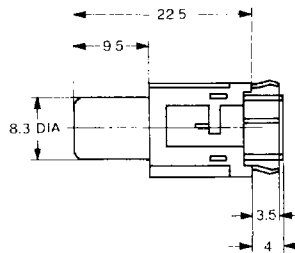

UNIT: mm

$\varnothing = 22.5$  mm

HOLE LAYOUT  
(BOTTOM VIEW)

JPJ1006

回路図 Schematic	ボディ色調 Housing Color	カバー/Cover Ni Plated
	Black	JPJ1006-01-010
	Red	JPJ1006-01-020
	White	JPJ1006-01-030
	Yellow	JPJ1006-01-040

$\varnothing = 22.5$  mm

HOLE LAYOUT  
(BOTTOM VIEW)

JPJ1008

回路図 Schematic	ボディ色調 Housing Color	カバー/Cover Ni Plated
	Black	JPJ1008-01-010
	Red	JPJ1008-01-020
	White	JPJ1008-01-030
	Yellow	JPJ1008-01-040

$\varnothing = 22.5$  mm