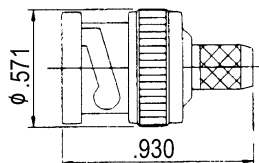

BNC: Flexible Cable - Clamp Attachment

Straight Plug Clamp

Part Number	Cable
580-700-1160Y	RG-303,141
580-700-1165Y	RG-59,210

- See page 120 for cable assembly procedures: CM-07

BNC: Flexible Cable - Crimp Attachment

Straight Plug Crimp

Part Number	Cable
580-900-1160Y	RG-303,141
580-900-1165Y	RG-59,210

- See page 117 for cable assembly procedures: CM-04

Straight Plug Crimp

Part Number	Cable
580-900-0630Y	RG-316,188
580-900-0635Y	RG-179

Straight Bulkhead Jack Crimp

Part Number	Cable	Mounting Hole
581-924-1160Y	RG-303,141	No. 024
581-924-1165Y	RG-59,210	No. 024

- See page 116 for cable assembly procedures: CM-03
- See page 83 for mounting hole layout.

Note: Dimensions shown in inches.