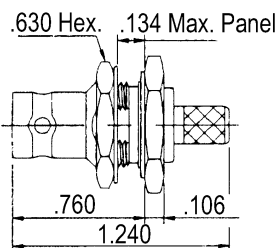

Straight Plug Crimp

Part Number	Cable
580-900-1160Y	RG-303,141
580-900-1165Y	RG-59,210

- See page 117 for cable assembly procedures: CM-04

Straight Plug Crimp

Part Number	Cable
580-900-0630Y	RG-316,188
580-900-0635Y	RG-179

- See page 116 for cable assembly procedures: CM-03

BNC: Flexible Cable - Crimp Attachment

Straight Bulkhead Jack Crimp

Part Number	Cable	Mounting Hole
581-929-0630Y	RG-316	No. 029

- See page 116 for cable assembly procedures: CM-03
- See page 83 for mounting hole layout.

Straight Bulkhead Jack Crimp

Part Number	Cable	Mounting Hole
581-924-1160Y	RG-303,141	No. 024
581-924-1165Y	RG-59,210	No. 024

- See page 116 for cable assembly procedures: CM-03
- See page 83 for mounting hole layout.

Note: Dimensions shown in inches.