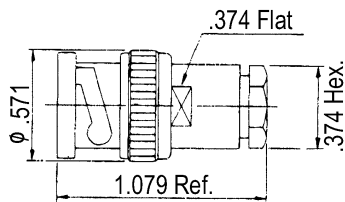

BNC: Flexible Cable - Clamp Attachment

Straight Plug Clamp

Part Number	Cable
580-700-1160Y	RG-303,141
580-700-1165Y	RG-59,210

- See page 120 for cable assembly procedures: CM-07

BNC: Flexible Cable - Crimp Attachment

Straight Plug Crimp

Part Number	Cable
580-900-1160Y	RG-303,141
580-900-1165Y	RG-59,210

- See page 117 for cable assembly procedures: CM-04

Straight Plug Crimp

Part Number	Cable
580-900-0630Y	RG-316,188
580-900-0635Y	RG-179

Straight Bulkhead Jack Crimp

Part Number	Cable	Mounting Hole
581-924-1160Y	RG-303,141	No. 024
581-924-1165Y	RG-59,210	No. 024

- See page 116 for cable assembly procedures: CM-03
- See page 83 for mounting hole layout.

Note: Dimensions shown in inches.