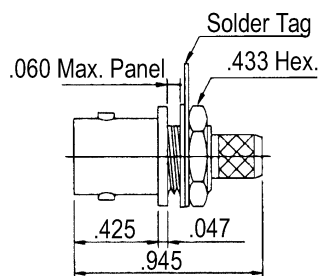

BNC: Flexible Cable - Clamp Attachment

Straight Plug Clamp

Part Number	Cable
580-700-1160Y	RG-303,141
580-700-1165Y	RG-59,210

- See page 120 for cable assembly procedures: CM-07

BNC: Flexible Cable - Crimp Attachment

Straight Plug Crimp

Part Number	Cable
580-900-1160Y	RG-303,141
580-900-1165Y	RG-59,210

- See page 117 for cable assembly procedures: CM-04

Straight Plug Crimp

Part Number	Cable
580-900-0630Y	RG-316,188
580-900-0635Y	RG-179

- See page 116 for cable assembly procedures: CM-03

BNC: Flexible Cable - Crimp Attachment

Straight Bulkhead Jack Crimp

Part Number	Cable	Mounting Hole
581-929-0630Y	RG-316	No. 029

- See page 116 for cable assembly procedures: CM-03
- See page 83 for mounting hole layout.

Note: Dimensions shown in inches.