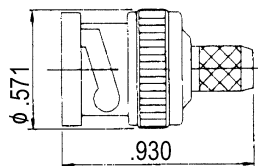

BNC: Flexible Cable - Clamp Attachment

Straight Plug Clamp

Part Number	Cable
580-700-1160Y	RG-303,141
580-700-1165Y	RG-59,210

- See page 120 for cable assembly procedures: CM-07

BNC: Flexible Cable - Crimp Attachment

Straight Plug Crimp

Part Number	Cable
580-900-1160Y	RG-303,141
580-900-1165Y	RG-59,210

- See page 117 for cable assembly procedures: CM-04

Straight Plug Crimp

Part Number	Cable
580-900-0630Y	RG-316,188
580-900-0635Y	RG-179

Straight Bulkhead Jack Crimp

Part Number	Cable	Mounting Hole
581-924-1160Y	RG-303,141	No. 024
581-924-1165Y	RG-59,210	No. 024

- See page 116 for cable assembly procedures: CM-03
- See page 83 for mounting hole layout.

Note: Dimensions shown in inches.