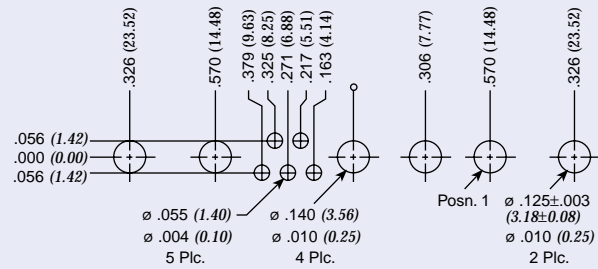

Filtered Combo D-Subminiature Connectors 9W4

Socket - Vertical

Only represents a few of our available configurations. Consult factory for more information.

Dimensions in inches (mm)