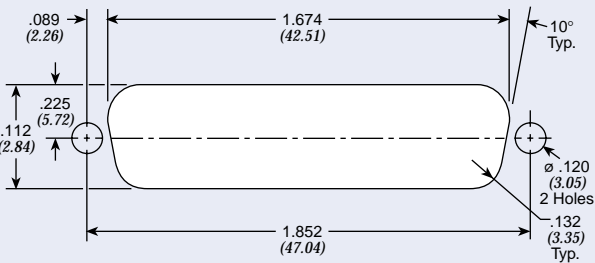

Filtered Combo D-Subminiature Connectors 9W4

Socket - Vertical

Only represents a few of our available configurations. Consult factory for more information.

Dimensions in inches (mm)