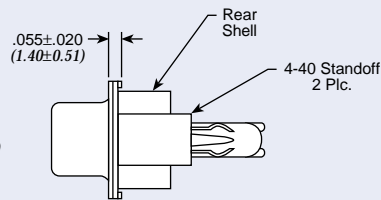

Filtered Combo D-Subminiature Connectors 9W4

Socket - Vertical

Only represents a few of our available configurations. Consult factory for more information.

Dimensions in inches (mm)