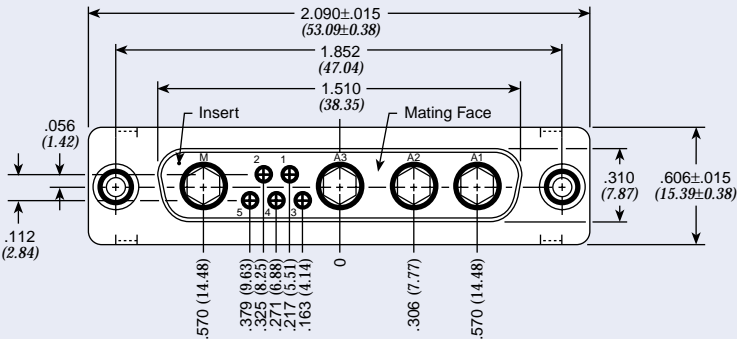

Filtered Combo D-Subminiature Connectors 9W4

Socket - Vertical

Only represents a few of our available configurations. Consult factory for more information.

Dimensions in inches (mm)