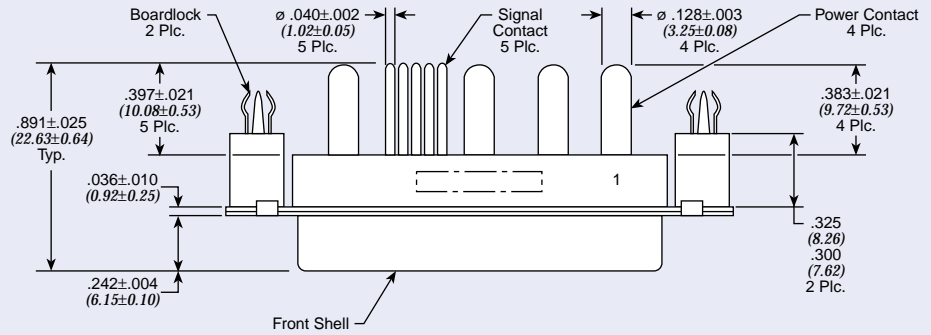

Filtered Combo D-Subminiature Connectors 9W4

Socket - Vertical

Only represents a few of our available configurations. Consult factory for more information.

Dimensions in inches (mm)