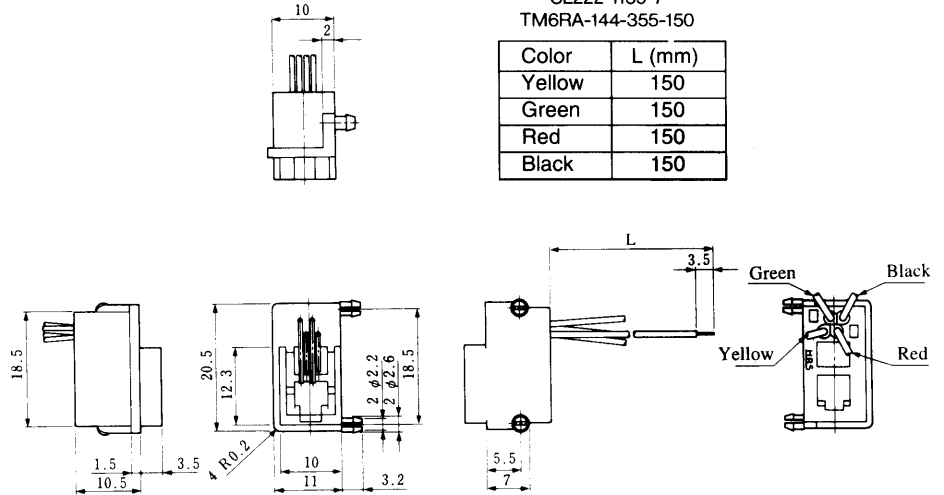

Standard Model
 CL222-9072-4
 TM2RDA-F44-4S-150STD

Color	L (mm)
Yellow	150
Green	150
Red	150
Black	150

MODULAR CONNECTORS

CL 222 TM

● TM6RA-144-※

Standard Model
 CL222-1159-7
 TM6RA-144-355-150

Color	L (mm)
Yellow	150
Green	150
Red	150
Black	150