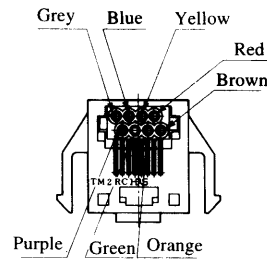

TM2RGV-L64-4S-150STD

Color	L (mm)
Yellow	150
Green	150
Red	150
Black	150

CL222-9048-0

TM2RGV-L62-4S-150STD

Color	L (mm)
Green	150
Red	150

Note 1: Standard finish color is dark brown.

Note 2: The drawing is shown sample of TM2RGV-L64-※

MODULAR CONNECTORS

CL 222 TM

● TM1RV-647AF88-※

Standard Model

CL222-3103-3
 TM1RV-647A88-35S-150

Color	L (mm)
Brown	150
White	150
Yellow	150
Green	150
Red	150
Black	150
Blue	150
Orange	150

Note: Standard color is Light Brown.

● TM2RC-88- ※

Standard Model

CL222-1192-2
 TM2RC-M88-5S-450

Color	L (mm)
Gray	450
Purple	450
Blue	450
Green	450
Yellow	450
Orange	450
Red	450
Brown	450

Note: Standard finish color is beige white.