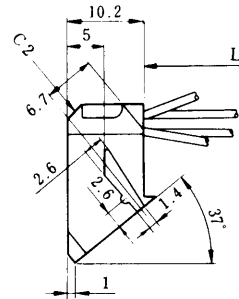

Color	L (mm)
Yellow	Red 70
Green	White 70
Red	Green 70
Black	70

Note: Standard finish color is grey.

MODULAR CONNECTORS

CL 222 TM

● TMIR-616W44-※

Standard Model
 CL222-9018-9
 TM1R-616W44-4S-150STD

Color	L (mm)
Yellow	150
Green	150
Red	150
Black	150