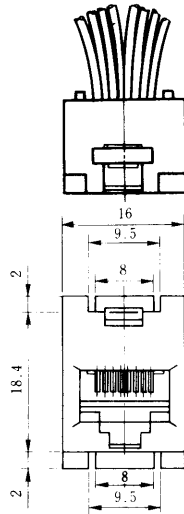

MODULAR CONNECTORS

CL 222 TM

● TM1RV-647AF88-※

Standard Model

CL222-3103-3
 TM1RV-647A88-35S-150

Color	L (mm)
Brown	150
White	150
Yellow	150
Green	150
Red	150
Black	150
Blue	150
Orange	150

Note: Standard color is Light Brown.