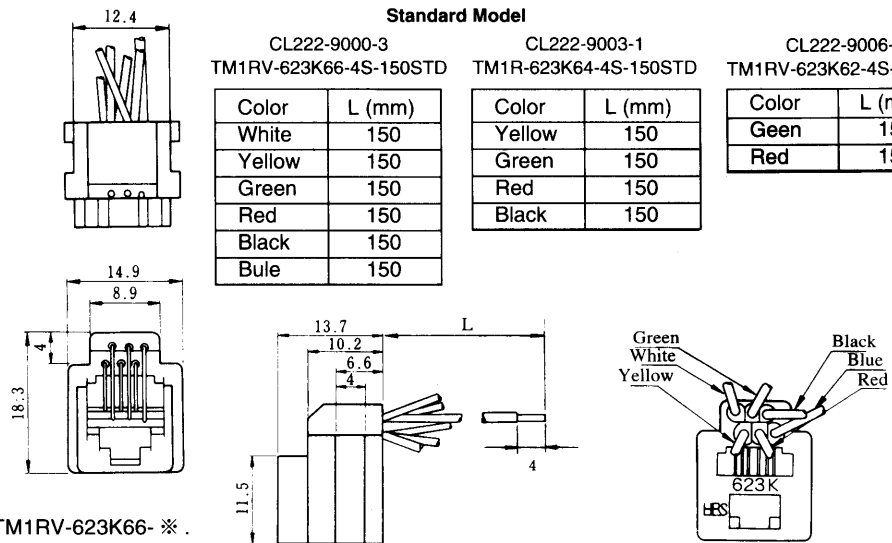

Standard Model

CL222-9000-3 CL222-9003-1 CL222-9006-0
TM1RV-623K66-4S-150STD TM1R-623K64-4S-150STD TM1RV-623K62-4S-150STD

Color	L (mm)
White	150
Yellow	150
Green	150
Red	150
Black	150
Blue	150

Color	L (mm)
Yellow	150
Green	150
Red	150
Black	150

Color	L (mm)
Green	150
Red	150

Note 1: Standard finish color is grey.

Note 2: The drawing is shown sample of TM1RV-623K66-※.