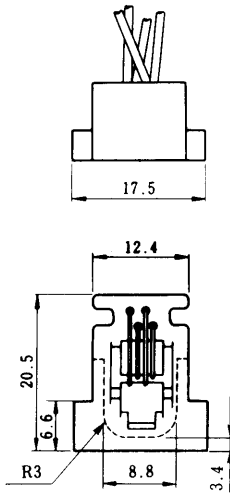

MODULAR CONNECTORS

CL 222 TM

Wire Lead Jack Type

● TMIR-616B44- ※

Standard Model
 CL222-1447-1
 TM1R-616B44-35S-150

Color	L (mm)
Yellow	150
Green	150
Red	150
Black	150

Note: Standard finish color is grey.

● TMIR-616P44- ※

Standard Model
 CL222-1455-0
 TM1R-616P44-35S-150

Color	L (mm)
Yellow	150
Green	150
Red	150
Black	150

Note: Standard finish color is grey.

● TMIR-616M44- ※

Standard Model
 CL222-2692-0
 TM1R-616M44-35S-70

● TM1RV-623P66-※ ● TM1RV-623P64-※

CL222-3085-3
 TM1RV-623P66-35S-150

Standard Model

Color	L (mm)
White	150
Black	150
Red	150
Green	150
Yellow	150
Blue	150

CL222-3087-9
 TM1RV-623P64-35S-150

Color	L (mm)
Black	150
Red	150
Green	150
Yellow	150