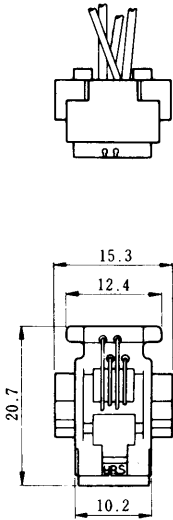

MODULAR CONNECTORS

CL 222 TM

Wire Lead Jack Type

● TMIR-616B44- ※

Standard Model
 CL222-1447-1
 TM1R-616B44-35S-150

Color	L (mm)
Yellow	150
Green	150
Red	150
Black	150

Note: Standard finish color is grey.

● TMIR-616P44- ※

Color	L (mm)
Yellow	Red 70
Green	White 70
Red	Green 70
Black	70

Note: Standard finish color is grey.

MODULAR CONNECTORS

CL 222 TM

● TMIR-616W44-※

Standard Model
 CL222-9018-9
 TM1R-616W44-4S-150STD

Color	L (mm)
Yellow	150
Green	150
Red	150
Black	150

Standard Model
 CL222-9072-4
 TM2RDA-F44-4S-150STD

Color	L (mm)
Yellow	150
Green	150
Red	150
Black	150

MODULAR CONNECTORS

CL 222 TM

● TM6RA-144-※

Standard Model
 CL222-1159-7
 TM6RA-144-355-150

Color	L (mm)
Yellow	150
Green	150
Red	150
Black	150

● TM1RV-623P66-※ ● TM1RV-623P64-※

CL222-3085-3
 TM1RV-623P66-35S-150

Standard Model

Color	L (mm)
White	150
Black	150
Red	150
Green	150
Yellow	150
Blue	150

CL222-3087-9
 TM1RV-623P64-35S-150

Color	L (mm)
Black	150
Red	150
Green	150
Yellow	150