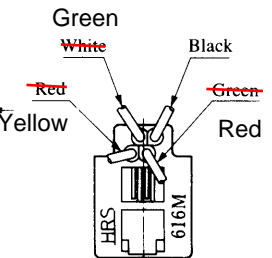

Standard Model
 CL222-1455-0
 TM1R-616P44-35S-150

Color	L (mm)
Yellow	150
Green	150
Red	150
Black	150

Note: Standard finish color is grey.

● TMIR-616M44- ※

Standard Model
 CL222-2692-0
 TM1R-616M44-35S-70

Color	L (mm)
Yellow	Red 70
Green	White 70
Red	Green 70
Black	70

Note: Standard finish color is grey.

MODULAR CONNECTORS

CL 222 TM

● TMIR-616W44-※

Standard Model
 CL222-9018-9
 TM1R-616W44-4S-150STD

Color	L (mm)
Yellow	150
Green	150
Red	150
Black	150