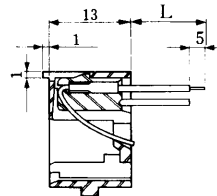

Note: Standard finish color is beige white.