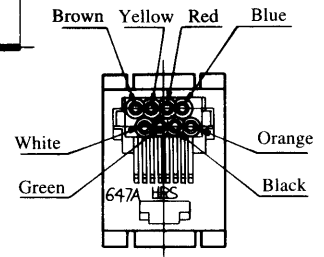

MODULAR CONNECTORS

CL 222 TM

● TM1RV-647AF88-※

Standard Model

CL222-3103-3
 TM1RV-647A88-35S-150

Color	L (mm)
Brown	150
White	150
Yellow	150
Green	150
Red	150
Black	150
Blue	150
Orange	150

Note: Standard color is Light Brown.

● TM2RC-88- ※

Standard Model

CL222-1192-2
 TM2RC-M88-5S-450

Color	L (mm)
Gray	450
Purple	450
Blue	450
Green	450
Yellow	450
Orange	450
Red	450
Brown	450

Note: Standard finish color is beige white.