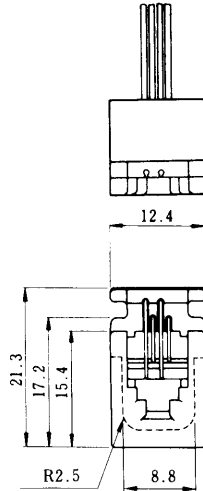

MODULAR CONNECTORS

CL 222 TM

Wire Lead Jack Type

● TMIR-616B44- ※

Standard Model
 CL222-1447-1
 TM1R-616B44-35S-150

Color	L (mm)
Yellow	150
Green	150
Red	150
Black	150

Note: Standard finish color is grey.

● TMIR-616P44- ※

Standard Model
 CL222-1455-0
 TM1R-616P44-35S-150

Color	L (mm)
Yellow	150
Green	150
Red	150
Black	150

Note: Standard finish color is grey.

● TMIR-616M44- ※

Standard Model
 CL222-2692-0
 TM1R-616M44-35S-70