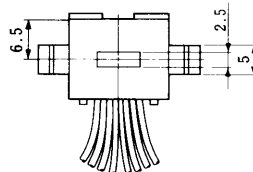

Note: Standard finish color is beige white.