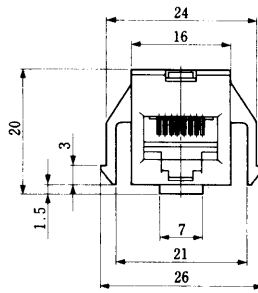

Note: Standard finish color is beige white.