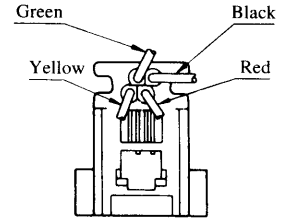

MODULAR CONNECTORS

CL 222 TM

Wire Lead Jack Type

● TMIR-616B44- ※

Standard Model
 CL222-1447-1
 TM1R-616B44-35S-150

Color	L (mm)
Yellow	150
Green	150
Red	150
Black	150

Note: Standard finish color is grey.

● TMIR-616P44- ※