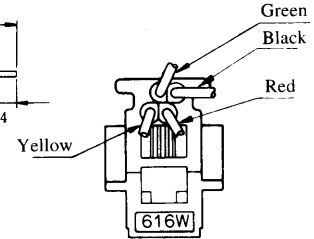

Color	L (mm)
Yellow	Red 70
Green	White 70
Red	Green 70
Black	70

Note: Standard finish color is grey.

MODULAR CONNECTORS

CL 222 TM

● TMIR-616W44-※

Standard Model
 CL222-9018-9
 TM1R-616W44-4S-150STD

Color	L (mm)
Yellow	150
Green	150
Red	150
Black	150