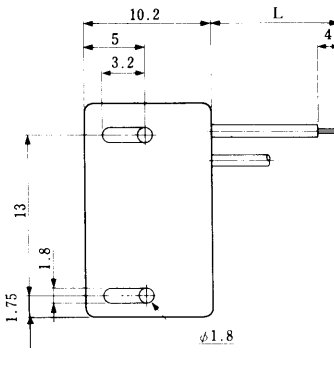

● TM2RD-F44-※