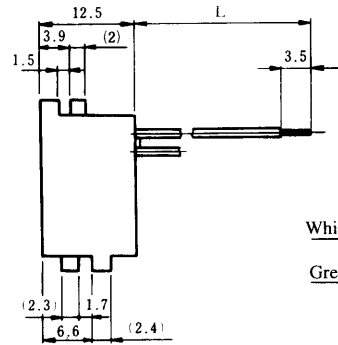

MODULAR CONNECTORS

CL 222 TM

● TM1RV-647AF88-※

Standard Model

CL222-3103-3
 TM1RV-647A88-35S-150

Color	L (mm)
Brown	150
White	150
Yellow	150
Green	150
Red	150
Black	150
Blue	150
Orange	150

Note: Standard color is Light Brown.

● TM2RC-88- ※

Standard Model

CL222-1192-2
 TM2RC-M88-5S-450

Color	L (mm)
Gray	450
Purple	450
Blue	450
Green	450
Yellow	450
Orange	450
Red	450
Brown	450

Note: Standard finish color is beige white.