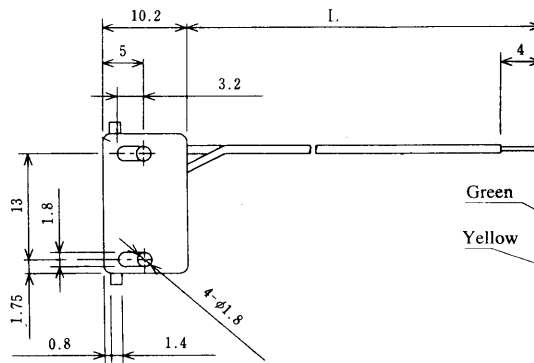

Standard Model
 CL222-9072-4
 TM2RDA-F44-4S-150STD

Color	L (mm)
Yellow	150
Green	150
Red	150
Black	150

MODULAR CONNECTORS

CL 222 TM

● TM6RA-144-※

Standard Model
 CL222-1159-7
 TM6RA-144-355-150

Color	L (mm)
Yellow	150
Green	150
Red	150
Black	150