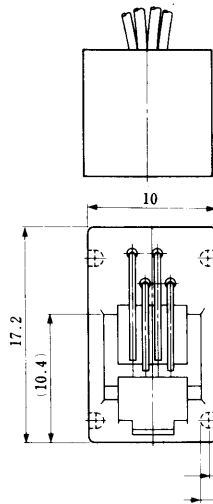

● TM2RD-F44-※