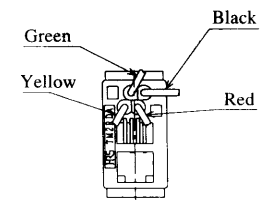

Standard Model
CL222-9072-4
TM2RDA-F44-4S-150STD

Color	L (mm)
Yellow	150
Green	150
Red	150
Black	150