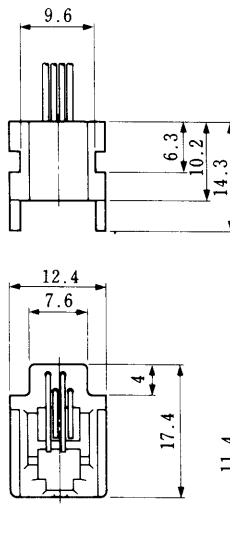

● TMIR-616M44- ※