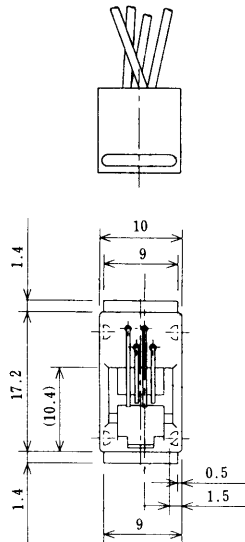

Standard Model
 CL222-9072-4
 TM2RDA-F44-4S-150STD

Color	L (mm)
Yellow	150
Green	150
Red	150
Black	150

MODULAR CONNECTORS

CL 222 TM

● TM6RA-144-※

Standard Model
 CL222-1159-7
 TM6RA-144-355-150

Color	L (mm)
Yellow	150
Green	150
Red	150
Black	150