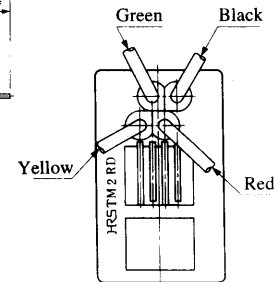

Standard Model
CL222-9060-5
TM2RD-F44-4S-150STD

Color	L (mm)
Yellow	150
Green	150
Red	150
Black	150