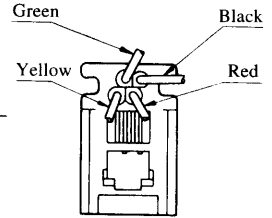

Standard Model
CL222-1455-0
TM1R-616P44-35S-150

Color	L (mm)
Yellow	150
Green	150
Red	150
Black	150

Note: Standard finish color is grey.