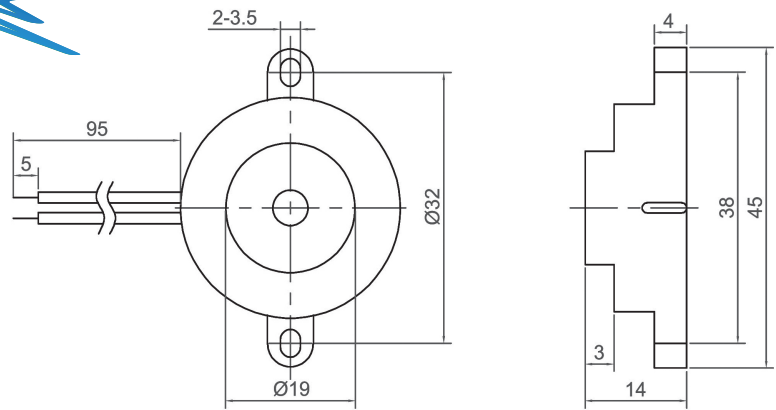

# Piezo Buzzer (DC)

CPB3207

Canopus Part no.	Operating Voltage (VDC)	Rated Voltage (VDC)	Max Rated Current (mA)	Min Sound Output (dBA)	Resonant Frequency (Hz)	Tone Nature	Operating Temperature (°C)	Housing	Weight (g)
CPB3207HC35BPA	3 ~ 24	12	6	85 at 10cm	3500 ± 500	Continuous	-20 ~ +60	ABS	8
CPB3207HC58BPA	3 ~ 24	12	8	85 at 10cm	5800 ± 500	Continuous	-20 ~ +60	ABS	8

CPB3214

Canopus Part no.	Operating Voltage (VDC)	Rated Voltage (VDC)	Max Rated Current (mA)	Min Sound Output (dBA)	Resonant Frequency (Hz)	Tone Nature	Operating Temperature (°C)	Housing	Weight (g)
CPB3214HC39BW	3 ~ 28	12	15	87 at 30cm	3900 ± 500	Continuous	-20 ~ +60	ABS	8