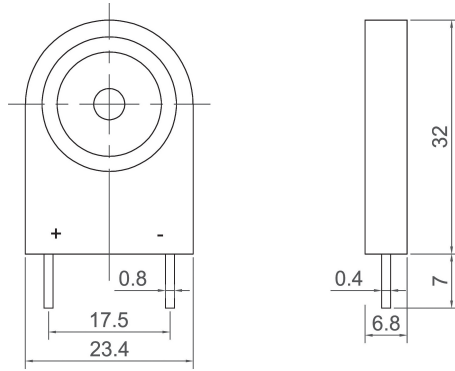

# Piezo Buzzer (DC)

CPB3207

Canopus Part no.	Operating Voltage (VDC)	Rated Voltage (VDC)	Max Rated Current (mA)	Min Sound Output (dBA)	Resonant Frequency (Hz)	Tone Nature	Operating Temperature (°C)	Housing	Weight (g)
CPB3207HC35BPA	3 ~ 24	12	6	85 at 10cm	3500 ± 500	Continuous	-20 ~ +60	ABS	8
CPB3207HC58BPA	3 ~ 24	12	8	85 at 10cm	5800 ± 500	Continuous	-20 ~ +60	ABS	8

CPB3214

Canopus Part no.	Operating Voltage (VDC)	Rated Voltage (VDC)	Max Rated Current (mA)	Min Sound Output (dBA)	Resonant Frequency (Hz)	Tone Nature	Operating Temperature (°C)	Housing	Weight (g)
CPB3214HC39BW	3 ~ 28	12	15	87 at 30cm	3900 ± 500	Continuous	-20 ~ +60	ABS	8