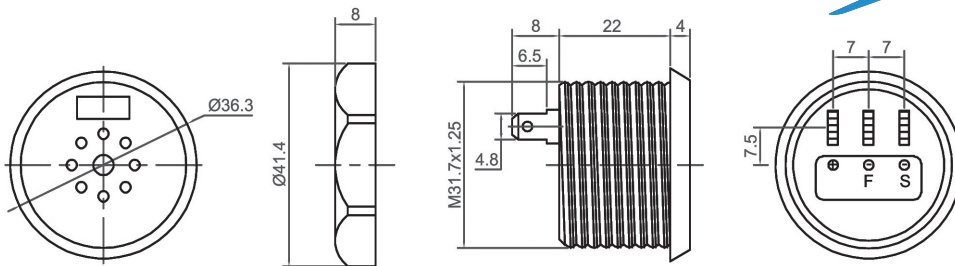

# Piezo Buzzer (DC)

CPB3207

Canopus Part no.	Operating Voltage (VDC)	Rated Voltage (VDC)	Max Rated Current (mA)	Min Sound Output (dBA)	Resonant Frequency (Hz)	Tone Nature	Operating Temperature (°C)	Housing	Weight (g)
CPB3207HC35BPA	3 ~ 24	12	6	85 at 10cm	3500 ± 500	Continuous	-20 ~ +60	ABS	8
CPB3207HC58BPA	3 ~ 24	12	8	85 at 10cm	5800 ± 500	Continuous	-20 ~ +60	ABS	8

CPB3214

Canopus Part no.	Operating Voltage (VDC)	Rated Voltage (VDC)	Max Rated Current (mA)	Min Sound Output (dBA)	Resonant Frequency (Hz)	Tone Nature	Operating Temperature (°C)	Housing	Weight (g)
CPB3214HC39BW	3 ~ 28	12	15	87 at 30cm	3900 ± 500	Continuous	-20 ~ +60	ABS	8