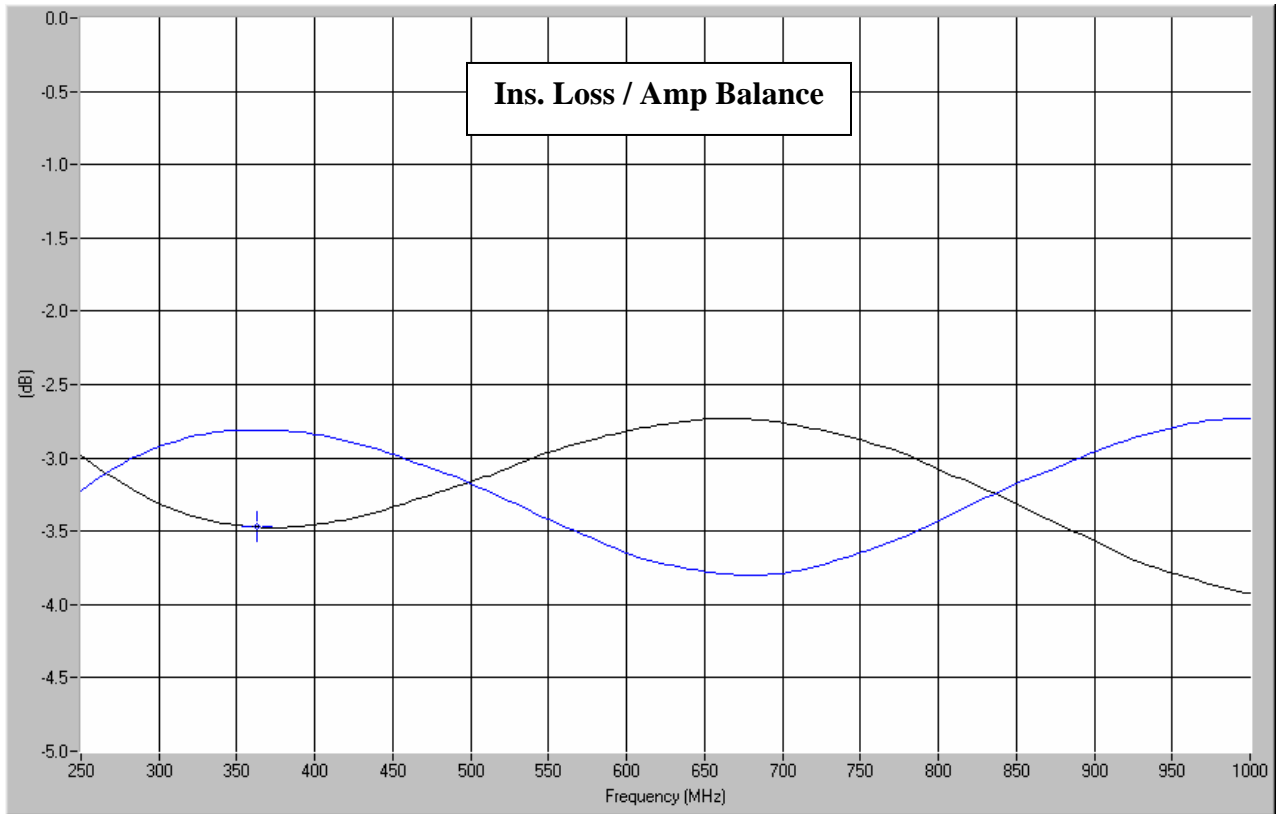

Hybrid Couplers 3 dB, 90°

Applications

- Balanced Mixers
- Antenna Feed Networks
- Phasing Networks
- Dividers/Combiners

Features

- Military Grade
- 0.25 – 1.0 GHz
- 2-Way power Split
- Quadrature
- Connectors Per MIL-C-39012
- Rugged Aluminum Housing
- Low VSWR
- Meets MIL-E-5400 Class 3 Requirements

Outline Drawing

Electrical and Mechanical Specifications subject to change without notice.

Typical Test Data Plots

USA/Canada: (315) 432-8909
 Toll Free: (800) 411-6596
 Europe: +44 2392-232392

Typical Test Data Plots