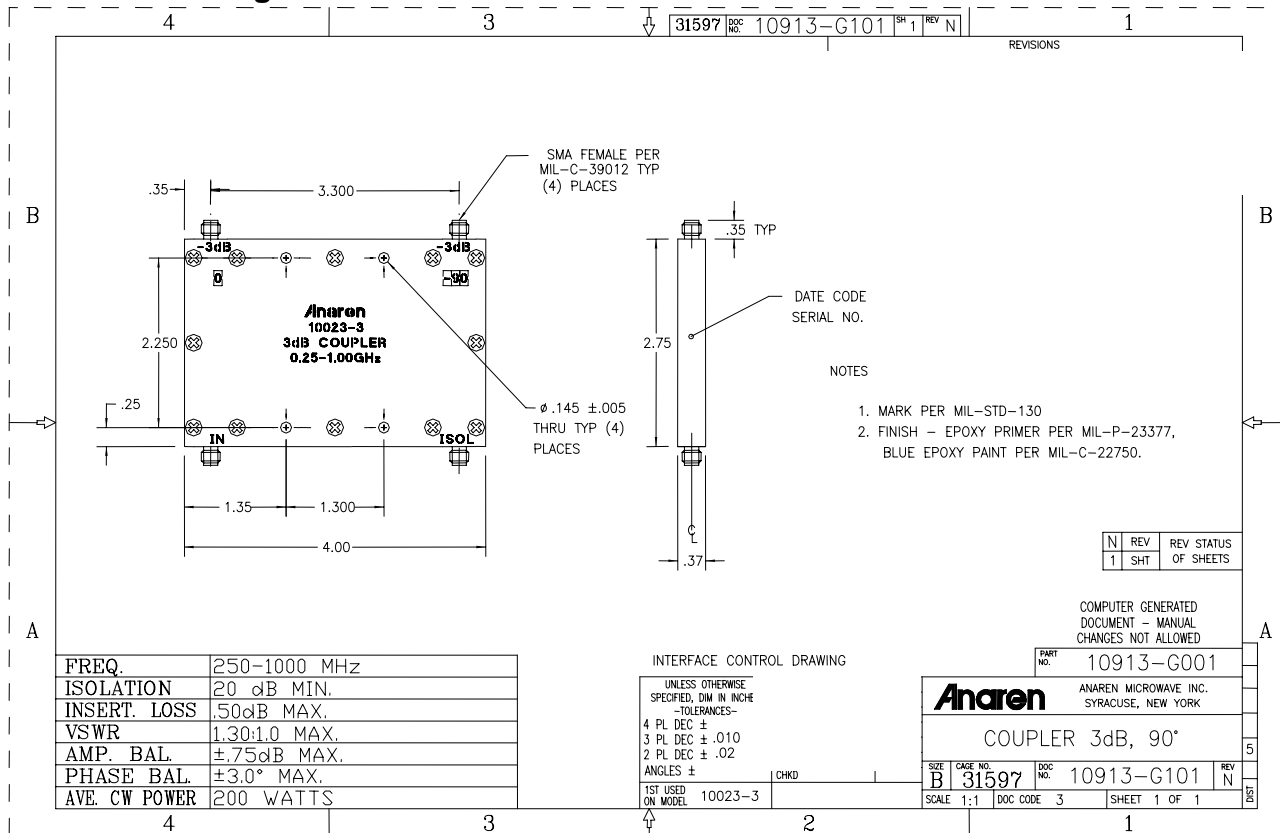

Hybrid Couplers 3 dB, 90°

Applications

- Balanced Mixers
- Antenna Feed Networks
- Phasing Networks
- Dividers/Combiners

Features

- Military Grade
- 0.25 – 1.0 GHz
- 2-Way power Split
- Quadrature
- Connectors Per MIL-C-39012
- Rugged Aluminum Housing
- Low VSWR
- Meets MIL-E-5400 Class 3 Requirements

Outline Drawing

Electrical and Mechanical Specifications subject to change without notice.

Typical Test Data Plots

USA/Canada: (315) 432-8909
 Toll Free: (800) 411-6596
 Europe: +44 2392-232392

Typical Test Data Plots