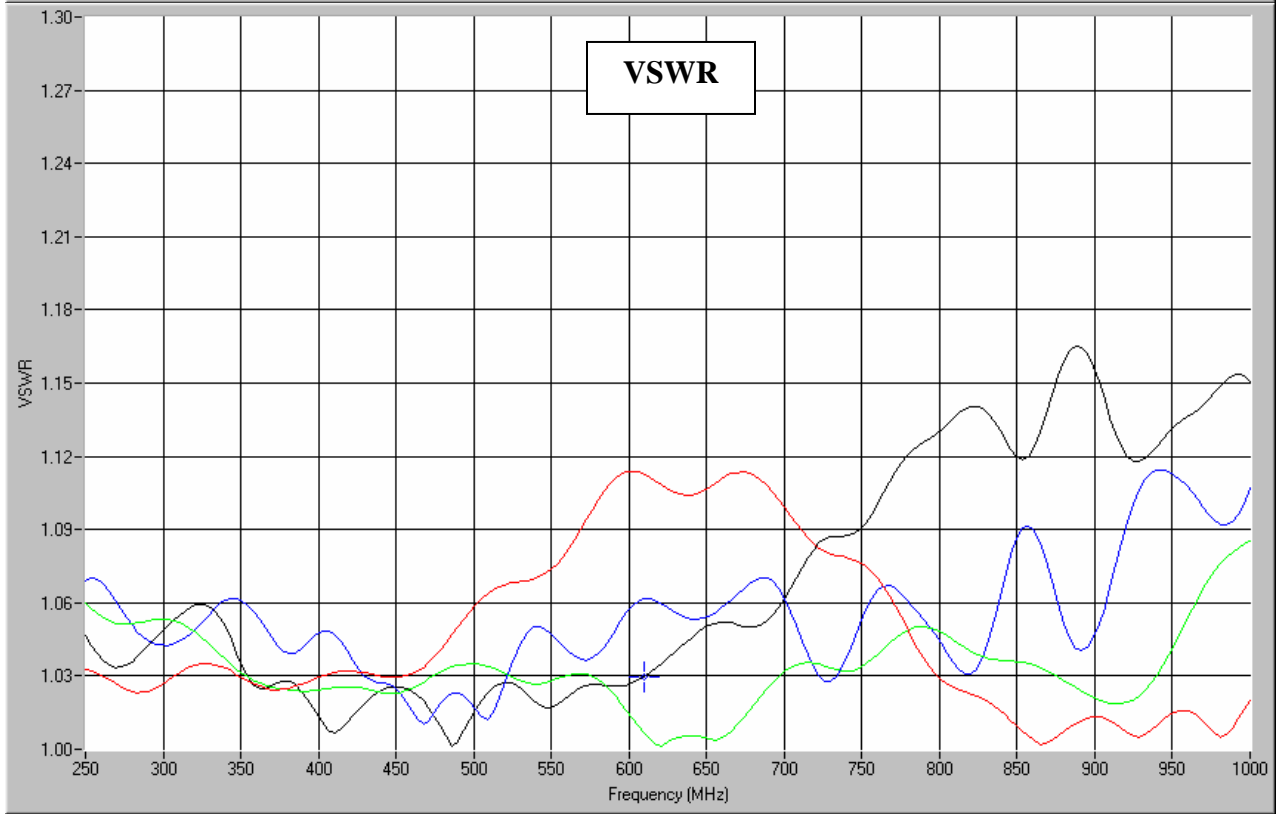

Hybrid Couplers 3 dB, 90°

Applications

- Balanced Mixers
- Antenna Feed Networks
- Phasing Networks
- Dividers/Combiners

Features

- Military Grade
- 0.25 – 1.0 GHz
- 2-Way power Split
- Quadrature
- Connectors Per MIL-C-39012
- Rugged Aluminum Housing
- Low VSWR
- Meets MIL-E-5400 Class 3 Requirements

Outline Drawing

Electrical and Mechanical Specifications subject to change without notice.

Typical Test Data Plots

USA/Canada: (315) 432-8909
 Toll Free: (800) 411-6596
 Europe: +44 2392-232392

Typical Test Data Plots