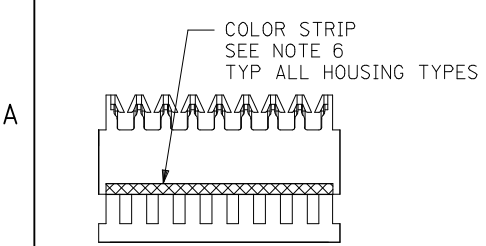

FACTORY I.D.
EC NO: UCP2009-2029
DRWN:MKIPPER 2009/02/25
CHKD:SSOUSEK 2009/02/25
APPR:FSMITH 2009/02/26
A Z 7
REV

QUALITY SYMBOLS	DESCRIPTION
	=0
	=0

GENERAL TOLERANCES (UNLESS SPECIFIED)		
	mm	INCH
4 PLACES	± ---	± ---
3 PLACES	± ---	± ---
2 PLACES	± ---	± ---
1 PLACE	± ---	± ---
ANGULAR ±1/2°		
DRAFT WHERE APPLICABLE MUST REMAIN WITHIN DIMENSIONS		

DIMENSION STYLE	
MM/IN	
DRAWN BY	DATE
SAMIEC	2004/04/13
CHECKED BY	DATE
SAMIEC	2004/04/13
APPROVED BY	DATE
MARGULIS	2004/04/13
MATERIAL NO.	
SEE CHART	
SIZE	
A	

SCALE	DESIGN UNITS	THIRD ANGLE PROJECTION	
---	INCH		
TITLE			
KK 100 IDT CONNECTOR ASSEMBLY			
MOLEX INCORPORATED			
DOCUMENT NO.			SHEET NO.
SD-7720-001			2 OF *
THIS DRAWING CONTAINS INFORMATION THAT IS PROPRIETARY TO MOLEX INCORPORATED AND SHOULD NOT BE USED WITHOUT WRITTEN PERMISSION