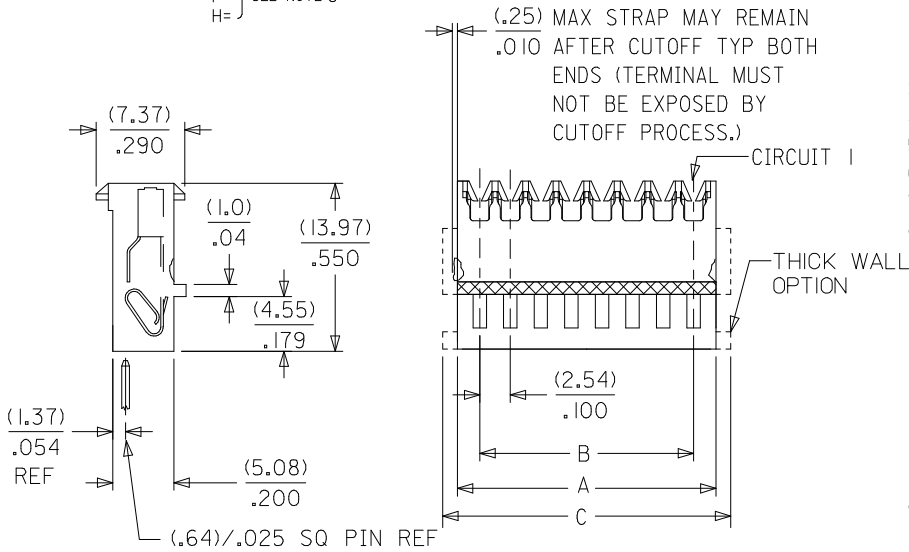

1. MATERIAL: UNFILLED NYLON, UL94V-2, MOLDED MATERIAL (CLEAR)
2. FINISH:
   - (102) OVERALL TIN: (0.00508)/.000200 MIN OVER (0.00254)/.000100 MIN COPPER.
   - (208) SELECT GOLD: (0.00038)/.000015 MIN, * SELECT TIN: (0.00254)/.000100 MIN, OVERALL NICKEL UNDERPLATE: (0.00127)/.000050 MIN.
   - (228) SELECT GOLD: (0.00076)/.000030 MIN, * SELECT TIN: (0.00254)/.000100 MIN, OVERALL NICKEL UNDERPLATE: (0.00127)/.000050 MIN.
   - (501) OVERALL GOLD: (0.00051)/.000020 MIN OVER (0.00076)/.000030 MIN NICKEL
   - (502) OVERALL GOLD: (0.00051)/.000020 MIN OVER (0.00127)/.000050 MIN NICKEL.
   - (503) OVERALL GOLD: (0.00076)/.000030 MIN OVER (0.00127)/.000050 MIN NICKEL.
   - (P909) OVERALL TIN: (0.00254)/.000100 MIN. *THE PRIMARY SHIPPING CARTON WILL BE LABELED COMPLIANT TO RoHS DIRECTIVE 2002/95/EC AND ELV ANNEX II OF DIRECTIVE 2000/53/EC*. CARTONS WITHOUT THIS LABEL MAY CONTAIN PRODUCT WITH TIN/LEAD PLATINGS.
3. PRODUCT SPECIFICATION: PS-7720-001
4. PACKAGING: BULK PK-7720-001 SEE CHART
5. THESE HOUSINGS ARE FOR USE WITH SINGLE 22 AWG WIRE TERMINATION ONLY
6. COLOR STRIPE TO RUN LENGTH OF RIB AS SHOWN (SEE CHART FOR COLOR)
7. SEE APPLICATION SPEC SMES-7720-0002 FOR ADDITIONAL INFORMATION.
8. WIRE SPECIFICATIONS: SEE SMES-7720-0002 (INSUL. DIA (1.52)/.060 MAX)
   - SLOT SIZE A FOR USE WITH: 26 AWG SOLID, STRANDED TINNED
   - SLOT SIZE H FOR USE WITH: 28 AWG SOLID, STRANDED TINNED, AND STRANDED TOPCOAT
   - SLOT SIZE F FOR USE WITH: 24 AWG SOLID, STRANDED TINNED, AND STRANDED TOPCOAT
   - SLOT SIZE E FOR USE WITH: 26 AWG STRANDED TOPCOAT
   - SLOT SIZE G FOR USE WITH: 22 AWG STRANDED TINNED
9. THIS PART CONFORMS TO CLASS B REQUIREMENTS OF COSMETIC SPECIFICATION PS-45499-002.

NO OF CKTS	DIM A	DIM B	DIM C
2	(5.44) .214	(2.54) .100	(7.59) .299
3	(7.98) .314	(5.08) .200	(10.13) .399
4	(10.52) .414	(7.62) .300	(12.67) .499
5	(13.06) .514	(10.16) .400	(15.21) .599
6	(15.60) .614	(12.70) .500	(17.75) .699
7	(18.14) .714	(15.24) .600	(20.29) .799
8	(20.68) .814	(17.78) .700	(22.83) .899
9	(23.22) .914	(20.30) .800	(25.37) .999
10	(25.76) 1.014	(22.86) .900	(27.91) 1.099
11	(28.30) 1.114	(25.40) 1.000	(30.45) 1.199
12	(30.84) 1.214	(27.94) 1.100	(32.99) 1.299
13	(33.38) 1.314	(30.48) 1.200	(35.53) 1.399
14	(35.92) 1.414	(33.02) 1.300	(38.07) 1.499
15	(38.46) 1.514	(35.56) 1.400	(40.61) 1.599
16	(41.00) 1.614	(38.10) 1.500	(43.15) 1.699
17	(43.54) 1.714	(40.64) 1.600	(45.69) 1.799
18	(46.08) 1.814	(43.18) 1.700	(48.23) 1.899
19	(48.62) 1.914	(45.72) 1.800	(50.77) 1.999
20	(51.16) 2.014	(48.26) 1.900	(53.31) 2.099
21	(53.70) 2.114	(50.80) 2.000	(55.85) 2.199
22	(56.24) 2.214	(53.34) 2.100	(58.39) 2.299
23	(58.78) 2.314	(55.88) 2.200	(60.93) 2.399
24	(61.32) 2.414	(58.42) 2.300	(63.47) 2.499
25	(63.86) 2.514	(60.96) 2.400	(66.01) 2.599
26	(66.40) 2.614	(63.50) 2.500	(68.55) 2.699
27	(68.94) 2.714	(66.04) 2.600	(71.09) 2.799
28	(71.48) 2.814	(68.58) 2.700	(73.63) 2.899

CORRECT HSG. NO.'S
EC NO: UCP2009-2291
DRWN:MKIPPER 2009/04/16
CHKD:SSOUSEK 2009/04/17
APPR:FSM:TH 2009/04/17

QUALITY SYMBOLS
▽=0
◁=0

DESCRIPTION
REV

BA

GENERAL TOLERANCES (UNLESS SPECIFIED)

	mm	INCH
4 PLACES	± .005	± .0002
3 PLACES	± .004	± .00015
2 PLACES	± .003	± .0001
1 PLACE	± .002	± .00005

ANGULAR ±1/2°

DRAFT WHERE APPLICABLE MUST REMAIN WITHIN DIMENSIONS

DIMENSION STYLE
MM/IN

SCALE

DESIGN UNITS
INCH

THIRD ANGLE PROJECTION

DRAWN BY DATE
SAMIEC 2004/04/13

CHECKED BY DATE
SAMIEC 2004/04/13

APPROVED BY DATE
MARGULIS 2004/04/13

MATERIAL NO.
SEE CHART

TITLE
KK 100 IDT CONNECTOR ASSEMBLY

MOLEX MOLEX INCORPORATED

DOCUMENT NO.
SD-7720-001

SHEET NO.
1 OF *