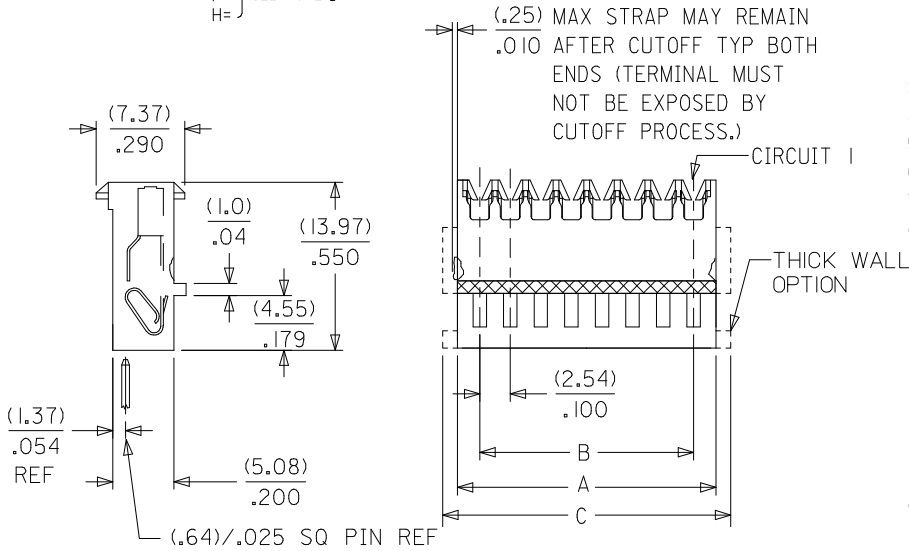

1. MATERIAL: UNFILLED NYLON, UL94V-2, MOLDED MATERIAL (CLEAR)
2. FINISH:
   - (102) OVERALL TIN: (0.00508)/(0.00200 MIN OVER (0.00254)/(0.00100 MIN COPPER.
   - (208) SELECT GOLD: (0.00038)/(0.00015 MIN, * SELECT TIN: (0.00254)/(0.00100 MIN, OVERALL NICKEL UNDERPLATE: (0.00127)/(0.00050 MIN.
   - (228) SELECT GOLD: (0.00076)/(0.00030 MIN, * SELECT TIN: (0.00254)/(0.00100 MIN, OVERALL NICKEL UNDERPLATE: (0.00127)/(0.00050 MIN.
   - (501) OVERALL GOLD: (0.00051)/(0.00020 MIN OVER (0.00076)/(0.00030 MIN NICKEL
   - (502) OVERALL GOLD: (0.00051)/(0.00020 MIN OVER (0.00127)/(0.00050 MIN NICKEL.
   - (503) OVERALL GOLD: (0.00076)/(0.00030 MIN OVER (0.00127)/(0.00050 MIN NICKEL.
   - (P909) OVERALL TIN: (0.00254)/(0.00100 MIN. *THE PRIMARY SHIPPING CARTON WILL BE LABELED COMPLIANT TO RoHS DIRECTIVE 2002/95/EC AND ELV ANNEX II OF DIRECTIVE 2000/53/EC*. CARTONS WITHOUT THIS LABEL MAY CONTAIN PRODUCT WITH TIN/LEAD PLATINGS.
3. PRODUCT SPECIFICATION: PS-7720-001
4. PACKAGING: BULK PK-7720-001 SEE CHART
5. THESE HOUSINGS ARE FOR USE WITH SINGLE 22 AWG WIRE TERMINATION ONLY
6. COLOR STRIPE TO RUN LENGTH OF RIB AS SHOWN (SEE CHART FOR COLOR)
7. SEE APPLICATION SPEC SMES-7720-0002 FOR ADDITIONAL INFORMATION.
8. WIRE SPECIFICATIONS: SEE SMES-7720-0002 (INSUL. DIA (1.52)/(0.060 MAX)
   - SLOT SIZE A FOR USE WITH: 26 AWG SOLID, STRANDED TINNED
   - SLOT SIZE H FOR USE WITH: 28 AWG SOLID, STRANDED TINNED, AND STRANDED TOPCOAT
   - SLOT SIZE F FOR USE WITH: 24 AWG SOLID, STRANDED TINNED, AND STRANDED TOPCOAT
   - SLOT SIZE G FOR USE WITH: 26 AWG STRANDED TOPCOAT
   - SLOT SIZE E FOR USE WITH: 22 AWG STRANDED TINNED
9. THIS PART CONFORMS TO CLASS B REQUIREMENTS OF COSMETIC SPECIFICATION PS-45499-002.

NO OF CKTS	DIM A	DIM B	DIM C
2	(5.44) .214	(2.54) .100	(7.59) .299
3	(7.98) .314	(5.08) .200	(10.13) .399
4	(10.52) .414	(7.62) .300	(12.67) .499
5	(13.06) .514	(10.16) .400	(15.21) .599
6	(15.60) .614	(12.70) .500	(17.75) .699
7	(18.14) .714	(15.24) .600	(20.29) .799
8	(20.68) .814	(17.78) .700	(22.83) .899
9	(23.22) .914	(20.30) .800	(25.37) .999
10	(25.76) 1.014	(22.86) .900	(27.91) 1.099
11	(28.30) 1.114	(25.40) 1.000	(30.45) 1.199
12	(30.84) 1.214	(27.94) 1.100	(32.99) 1.299
13	(33.38) 1.314	(30.48) 1.200	(35.53) 1.399
14	(35.92) 1.414	(33.02) 1.300	(38.07) 1.499
15	(38.46) 1.514	(35.56) 1.400	(40.61) 1.599
16	(41.00) 1.614	(38.10) 1.500	(43.15) 1.699
17	(43.54) 1.714	(40.64) 1.600	(45.69) 1.799
18	(46.08) 1.814	(43.18) 1.700	(48.23) 1.899
19	(48.62) 1.914	(45.72) 1.800	(50.77) 1.999
20	(51.16) 2.014	(48.26) 1.900	(53.31) 2.099
21	(53.70) 2.114	(50.80) 2.000	(55.85) 2.199
22	(56.24) 2.214	(53.34) 2.100	(58.39) 2.299
23	(58.78) 2.314	(55.88) 2.200	(60.93) 2.399
24	(61.32) 2.414	(58.42) 2.300	(63.47) 2.499
25	(63.86) 2.514	(60.96) 2.400	(66.01) 2.599
26	(66.40) 2.614	(63.50) 2.500	(68.55) 2.699
27	(68.94) 2.714	(66.04) 2.600	(71.09) 2.799
28	(71.48) 2.814	(68.58) 2.700	(73.63) 2.899

CORRECT HSG. NO.'S EC NO: UCP2009-2291 DRWN:MKIPPER 2009/04/16 CHKD:SSOUSEK 2009/04/17 APPR:FSM:TH 2009/04/17	QUALITY SYMBOLS
	▼ = 0 ◁ = 0
DESCRIPTION	REV
BA	

GENERAL TOLERANCES (UNLESS SPECIFIED)	
	ANGULAR ±1/2°
DRAFT WHERE APPLICABLE MUST REMAIN WITHIN DIMENSIONS	

DIMENSION STYLE	
MM/IN	
DRAWN BY	DATE
SAMIEC	2004/04/13
CHECKED BY	DATE
SAMIEC	2004/04/13
APPROVED BY	DATE
MARGULIS	2004/04/13
MATERIAL NO.	DOCUMENT NO.
SEE CHART	SD-7720-001

SCALE	DESIGN UNITS	THIRD ANGLE PROJECTION
---	INCH	
TITLE		
KK 100 IDT CONNECTOR ASSEMBLY		
MOLEX MOLEX INCORPORATED		
SHEET NO.		1 OF *