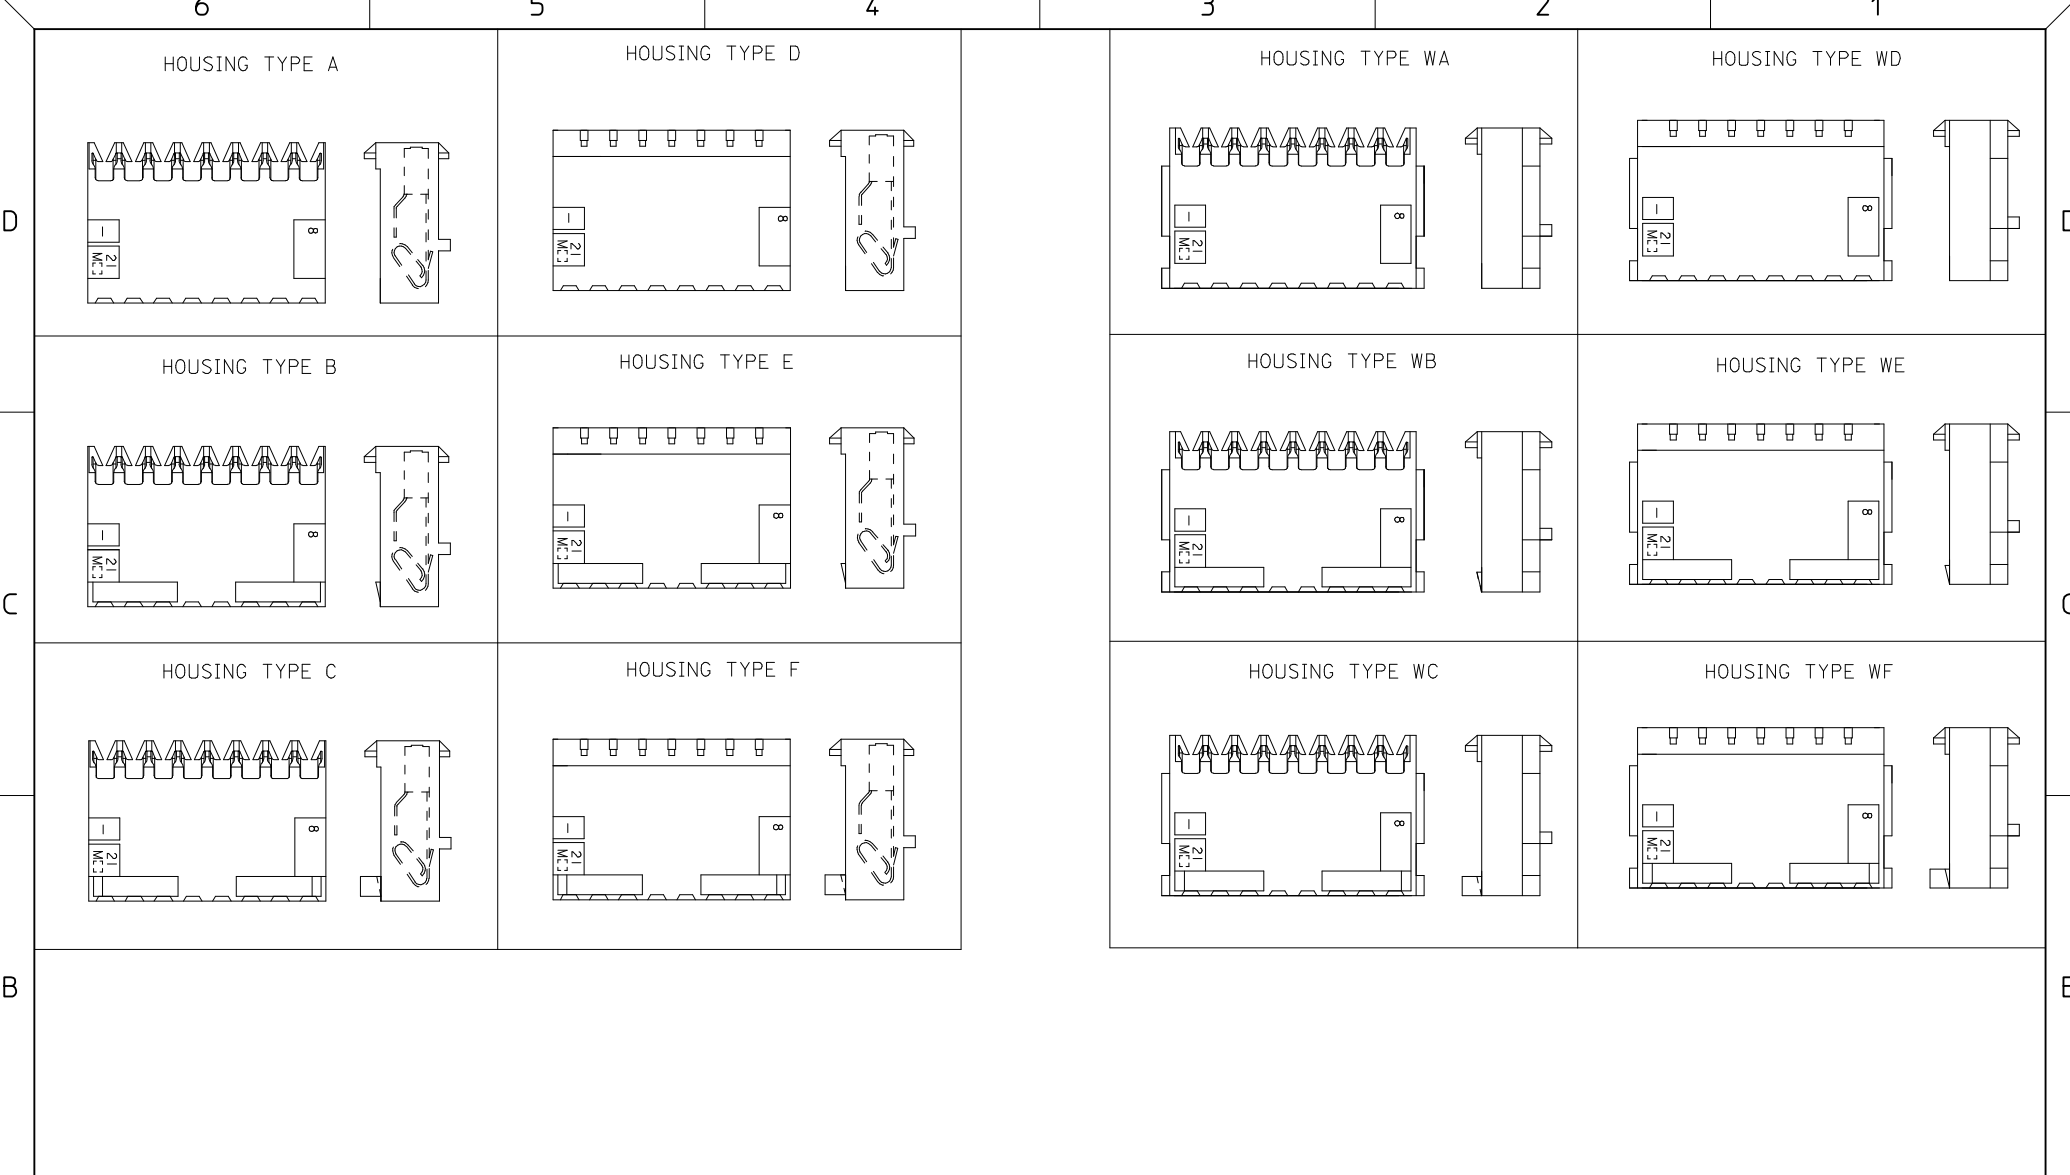

FACTORY I.D.
EC NO: UCP2009-2029
DRWN:MKIPPER 2009/02/25
CHKD:SSOUSEK 2009/02/25
APPR:FSMITH 2009/02/26
AZ7

QUALITY SYMBOLS	= 0
	= 0
REV	DESCRIPTION

GENERAL TOLERANCES (UNLESS SPECIFIED)		
	mm	INCH
4 PLACES	± ---	± ---
3 PLACES	± ---	± ---
2 PLACES	± ---	± ---
1 PLACE	± ---	± ---
ANGULAR ±1/2°		
DRAFT WHERE APPLICABLE MUST REMAIN WITHIN DIMENSIONS		

DIMENSION STYLE	
MM/IN	
DRAWN BY	DATE
SAMIEC	2004/04/13
CHECKED BY	DATE
SAMIEC	2004/04/13
APPROVED BY	DATE
MARGULIS	2004/04/13
MATERIAL NO.	
SEE CHART	

SCALE	DESIGN UNITS	THIRD ANGLE PROJECTION
---	INCH	
TITLE		
KK 100 IDT CONNECTOR ASSEMBLY		
MOLEX INCORPORATED		
DOCUMENT NO.	SHEET NO.	
SD-7720-001	2 OF *	
THIS DRAWING CONTAINS INFORMATION THAT IS PROPRIETARY TO MOLEX INCORPORATED AND SHOULD NOT BE USED WITHOUT WRITTEN PERMISSION