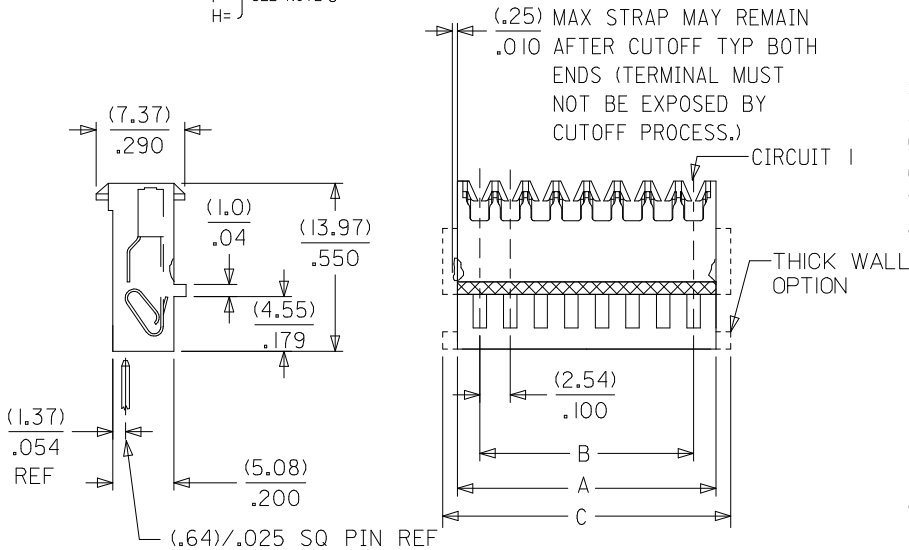

ENGINEERING NUMBERING SYSTEM
SEE SHEET 17 FOR PARTS WITH VOIDS

HOUSING TYPE	VOID TYPE	VOID LOCATION	TERMINAL	PLATING
A=7720-AN B=7720-BN C=7720-CN D=7720-DN E=7720-EN F=7720-FN WA=7720-WAN WB=7720-WBN WC=7720-WCN WD=7720-WDN WE=7720-WEN WF=7720-WFN	A=TERMINAL AND MOLDED IN B=MOLDED IN ONLY BLANK = NONE	NUMBER = CIRCUIT VOIDED MULTIPLE VOIDS START WITH 51 BLANK = NONE	A=7691 B=41138 C=41512	

SEE NOTE 5

NO. OF CKTS

SLOT I.D.

A= }
F= } SEE NOTE 8
H= }

NOTES

1. MATERIAL: UNFILLED NYLON, UL94V-2, MOLDED MATERIAL (CLEAR)
2. FINISH:
   - (102) OVERALL TIN: (0.00508)/.000200 MIN OVER (0.00254)/.000100 MIN COPPER.
   - (208) SELECT GOLD: (0.00038)/.000015 MIN, * SELECT TIN: (0.00254)/.000100 MIN, OVERALL NICKEL UNDERPLATE: (0.00127)/.000050 MIN.
   - (228) SELECT GOLD: (0.00076)/.000030 MIN, * SELECT TIN: (0.00254)/.000100 MIN, OVERALL NICKEL UNDERPLATE: (0.00127)/.000050 MIN.
   - (501) OVERALL GOLD: (0.00051)/.000020 MIN OVER (0.00076)/.000030 MIN NICKEL
   - (502) OVERALL GOLD: (0.00051)/.000020 MIN OVER (0.00127)/.000050 MIN NICKEL.
   - (503) OVERALL GOLD: (0.00076)/.000030 MIN OVER (0.00127)/.000050 MIN NICKEL.
   - (P909) OVERALL TIN: (0.00254)/.000100 MIN. *THE PRIMARY SHIPPING CARTON WILL BE LABELED COMPLIANT TO RoHS DIRECTIVE 2002/95/EC AND ELV ANNEX II OF DIRECTIVE 2000/53/EC*. CARTONS WITHOUT THIS LABEL MAY CONTAIN PRODUCT WITH TIN/LEAD PLATINGS.
3. PRODUCT SPECIFICATION: PS-7720-001
4. PACKAGING: BULK PK-7720-001 SEE CHART
5. THESE HOUSINGS ARE FOR USE WITH SINGLE 22 AWG WIRE TERMINATION ONLY
6. COLOR STRIPE TO RUN LENGTH OF RIB AS SHOWN (SEE CHART FOR COLOR)
7. SEE APPLICATION SPEC SMES-7720-0002 FOR ADDITIONAL INFORMATION.
8. WIRE SPECIFICATIONS: SEE SMES-7720-0002 (INSUL. DIA (1.52)/.060 MAX)
   - SLOT SIZE A FOR USE WITH: 26 AWG SOLID, STRANDED TINNED
   - SLOT SIZE H FOR USE WITH: 28 AWG SOLID, STRANDED TINNED, AND STRANDED TOPCOAT
   - SLOT SIZE F FOR USE WITH: 24 AWG SOLID, STRANDED TINNED, AND STRANDED TOPCOAT
   - SLOT SIZE F FOR USE WITH: 22 AWG STRANDED TINNED
9. THIS PART CONFORMS TO CLASS B REQUIREMENTS OF COSMETIC SPECIFICATION PS-45499-002.

3-*	BA
2	AZ7
1	BA

CORRECT HSG. NO.'S EC NO: UCP2009-2291 DRWN:MKIPPER 2009/04/16 CHKD:SSOUSEK 2009/04/17 APPR:FSM:TH 2009/04/17	QUALITY SYMBOLS
	▼=0 ◁=0
BA	REV

GENERAL TOLERANCES (UNLESS SPECIFIED)	
	mm INCH
4 PLACES	± --- ± ---
3 PLACES	± --- ± ---
2 PLACES	± --- ± ---
1 PLACE	± --- ± ---
ANGULAR ±1/2°	
DRAFT WHERE APPLICABLE MUST REMAIN WITHIN DIMENSIONS	

DIMENSION STYLE	
MM/IN	
DRAWN BY	DATE
SAMIEC	2004/04/13
CHECKED BY	DATE
SAMIEC	2004/04/13
APPROVED BY	DATE
MARGULIS	2004/04/13
MATERIAL NO.	DOCUMENT NO.
SEE CHART	SD-7720-001
SIZE	
A	

SCALE	DESIGN UNITS	THIRD ANGLE PROJECTION
---	INCH	☉ □
TITLE		
KK 100 IDT CONNECTOR ASSEMBLY		
MOLEX INCORPORATED		
SHEET NO.		
1 OF *