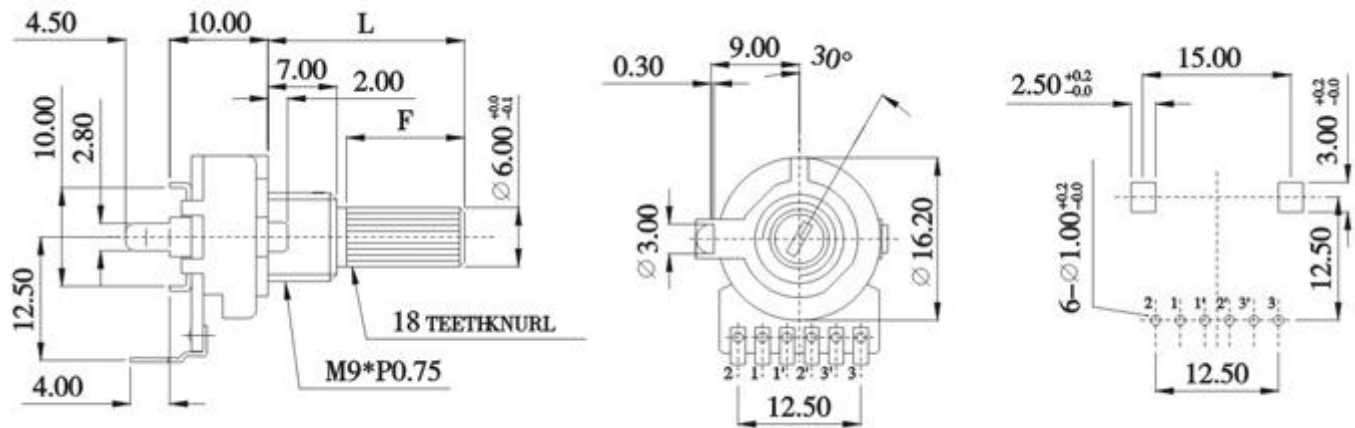

Model(型號): **ROTARY POTENTIOMETER-----R16A12HB1**

► [Download PDF file](#)

**Features:(特點):**

Ideal for all type of audio products.

**Applications(作用):**

Ideal for radio, cassette recorder with radio, amplifier,receiver,etc.

**Dimensions(規格圖):**

**TYPE OF KNOB**

**F Type**

L	18.5	23.5	28.5	33.5	38.5
F	7	12	12	12	12

**K Type**

L	18.5	18.5	23.5	28.5	33.5	38.5
F	7	8	12	12	12	12

**T Type**

L	18.5	23.5	28.5	33.5	38.5
F	7	12	12	12	12

**Specifications(規格)**

**Electrical Characteristics [ 電氣性能 ]**

Total resistance [ 全阻抗值 ]	500Ω - 1MΩ
Total resistance tolerance [ 全阻抗值容許差 ]	±20%
Ratings power(w) [ 額定功率 ]	0.05W
Resistance taper [ 阻抗變化特性 ]	A,B, *C,D,W