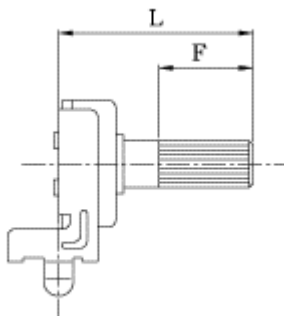

Model(型號): **ROTARY POTENTIOMETER-----R16A12HB1**

► [Download PDF file](#)

**Features:(特點):**

Ideal for all type of audio products.

**Applications(作用):**

Ideal for radio, cassette recorder with radio, amplifier,receiver,etc.

**Dimensions(規格圖):**

**TYPE OF KNOB**

**F Type**

L	18.5	23.5	28.5	33.5	38.5
F	7	12	12	12	12

**K Type**

L	18.5	18.5	23.5	28.5	33.5	38.5
F	7	8	12	12	12	12

**T Type**

L	18.5	23.5	28.5	33.5	38.5
F	7	12	12	12	12

**Specifications(規格)**

**Electrical Characteristics [ 電氣性能 ]**

Total resistance [ 全阻抗值 ]	500Ω - 1MΩ
Total resistance tolerance [ 全阻抗值容許差 ]	±20%
Ratings power(w) [ 額定功率 ]	0.05W
Resistance taper [ 阻抗變化特性 ]	A,B, *C,D,W