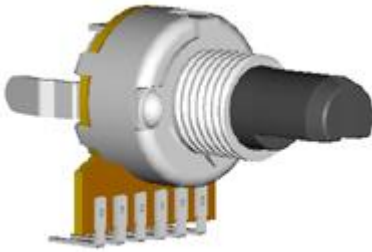

Model(型號): **ROTARY POTENTIOMETER-----R16A12HB1**

► [Download PDF file](#)

**Features:(特點):**

Ideal for all type of audio products.

**Applications(作用):**

Ideal for radio, cassette recorder with radio, amplifier,receiver,etc.

**Dimensions(規格圖):**

**TYPE OF KNOB**

**F Type**

L	18.5	23.5	28.5	33.5	38.5
F	7	12	12	12	12

**K Type**

L	18.5	18.5	23.5	28.5	33.5	38.5
F	7	8	12	12	12	12

**T Type**

L	18.5	23.5	28.5	33.5	38.5
F	7	12	12	12	12