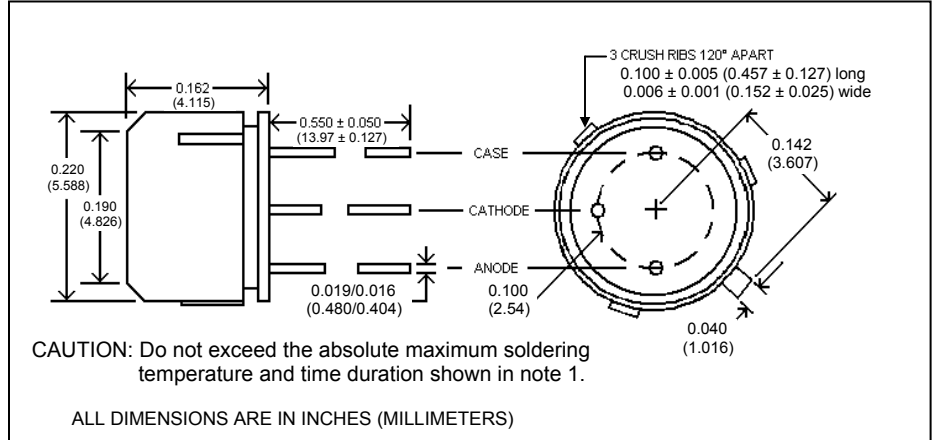

CFD470

Fiber Optic PIN Photodiode

April, 2004

features

- High speed, low capacitance
- Optimized for fiber-optic applications
- TO-18 header with plastic lens

description

The CFD470 contains a PIN silicon photodiode mounted on a TO-18 header. The devices are designed to self-align in the 0.228" (5.79mm) bore of a standard fiber-optic receptacle. Three crush ribs on the outside of the case provide press-fit installation and precise alignment. The CFD470 is designed to interface with multimode optical fibers from 50/125 to 200/300 microns.

notes:

1. 1/16" (1.6mm) from case for 5 seconds maximum.
2. Derate linearly 2.13mW/°C from 25°C free air temperature to T_A = +100°C.

electrical characteristics (T_A = 25°C, unless otherwise noted)

| symbol | parameter | min | typ | max | units | test conditions |
|----------------|----------------------------------|------|------|-----|-------|----------------------|
| R | Flux responsivity ⁽³⁾ | 0.33 | 0.50 | - | A/W | V _R = 5V |
| I _D | Dark current | - | 1.0 | 5.0 | nA | V _R = 5V |
| λ _P | Peak response wavelength | - | 880 | - | nm | |
| t _r | Output rise time ⁽⁴⁾ | - | 6.0 | - | ns | V _R = 15V |
| C _J | Junction capacitance | - | 3.0 | - | pF | V _R = 20V |
| FoV | Field of view | - | 80 | - | deg. | |

- notes: 3. Tested with 50/125 μm, 0.20 N. A. fiber @ 10 μW optical power with 850nm source. Responsivity levels apply to 50 μm, 62.5 μm and 100 μm core optical fibers.
4. R_L = 50Ω, 10% - 90%.

Clairex reserves the right to make changes at any time to improve design and to provide the best possible product.