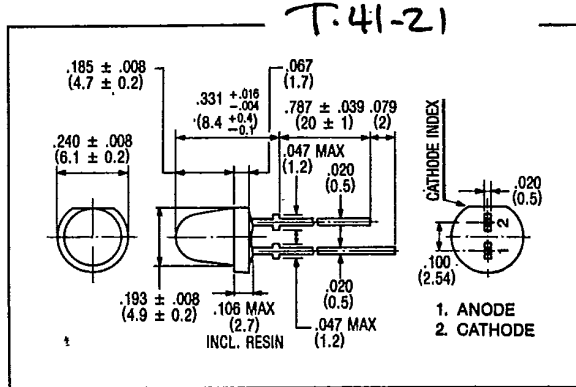

# LOW PROFILE T-1<sup>3</sup>/<sub>4</sub> LED LAMPS

## MAXIMUM RATINGS (Ta = 25°C)

PART NO.	FORWARD CURRENT (IF) (mA)	REVERSE VOLTAGE (VR) (V)	POWER DISSIPATION (PD) (mW)	OPERATING TEMPERATURE (TOPP) (°C)	STORAGE TEMPERATURE (TSTG) (°C)
MT430-HR	25	4	70	-20 ~ 75	-30 ~ 100
MT440-HR	25	4	70	-20 ~ 75	-30 ~ 100
MT430-G	25	4	70	-20 ~ 75	-30 ~ 100
MT440-G	25	4	70	-20 ~ 75	-30 ~ 100
MT430-Y	25	4	70	-20 ~ 75	-30 ~ 100
MT440-Y	25	4	70	-20 ~ 75	-30 ~ 100
MT430-O	25	4	70	-20 ~ 75	-30 ~ 100
MT440-O	25	4	70	-20 ~ 75	-30 ~ 100
MT430-UR	25	4	55	-20 ~ 75	-30 ~ 100
MT440-UR	25	4	55	-20 ~ 75	-30 ~ 100
MT430-UG	25	4	70	-20 ~ 75	-30 ~ 100
MT440-UG	25	4	70	-20 ~ 75	-30 ~ 100
MT430-UY	25	4	70	-20 ~ 75	-30 ~ 100
MT440-UY	25	4	70	-20 ~ 75	-30 ~ 100

## OPTO-ELECTRICAL CHARACTERISTICS (Ta = 25°C)

PART NO.	MATERIAL	LENS COLOR	VIEWING ANGLE	LUMINOUS INTENSITY (mcd)			FORWARD VOLTAGE (V)			REVERSE CURRENT		PEAK WAVELENGTH (nm)	SPEC. LINE HALF WIDTH (nm)
				typ.	min.	at mA	typ.	max.	at mA	μA	Vr		
MT430-HR	GaAsP/GaP	Red/Clear	20°	10	50	15	2.1	2.8	20	100	4	635	40
MT440-HR	GaAsP/GaP	Red/Diff.	30°	5	25	15	2.1	2.8	20	100	4	635	40
MT430-G	GaP/GaP	Green/Clear	20°	10	40	15	2.1	2.8	20	5	4	565	25
MT440-G	GaP/GaP	Green/Diff.	30°	5	20	15	2.1	2.8	20	5	4	565	25
MT430-Y	GaAsP/GaP	Yellow/Clear	20°	10	40	15	2.1	2.8	20	100	4	585	32
MT440-Y	GaAsP/GaP	Yellow/Diff.	30°	5	20	15	2.1	2.8	20	100	4	585	32
MT430-O	GaAsP/GaP	Orange/Clear	20°	10	40	15	2.1	2.8	20	100	4	610	35
MT440-O	GaAsP/GaP	Orange/Diff.	30°	5	20	15	2.1	2.8	20	100	4	610	35
MT430-UR	GaAlAs	Red/Clear	20°	30	100	15	1.75	2.2	20	100	4	660	25
MT440-UR	GaAlAs	Red/Diff.	30°	10	50	15	1.75	2.2	20	100	4	660	25
MT430-UG	GaP/GaP	Green/Clear	20°	30	60	15	2.1	2.8	20	5	4	565	25
MT440-UG	GaP/GaP	Green/Diff.	30°	10	30	15	2.1	2.8	20	5	4	565	25
MT430-UY	GaAsP/GaP	Yellow/Clear	20°	30	60	15	2.1	2.8	20	100	4	585	32
MT440-UY	GaAsP/GaP	Yellow/Diff.	30°	10	30	15	2.1	2.8	20	100	4	585	32