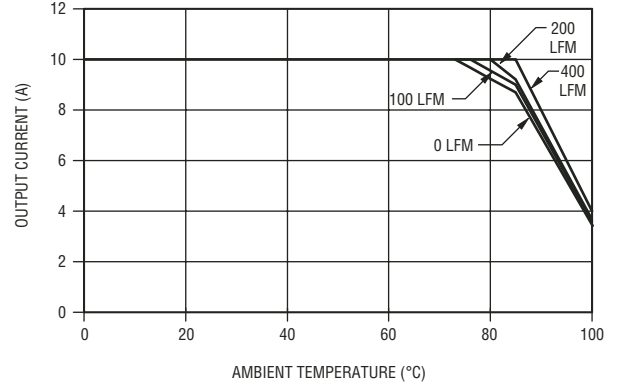

SLN10A-5SA Series – Power Module

Efficiency Curve

Temperature Derating

How to Order

Reliable Electronic Solutions

Asia-Pacific: TEL +886- (0)2 25624117 • FAX +886- (0)2 25624116

Europe: TEL +41-41 768 5555 • FAX +41-41 768 5510