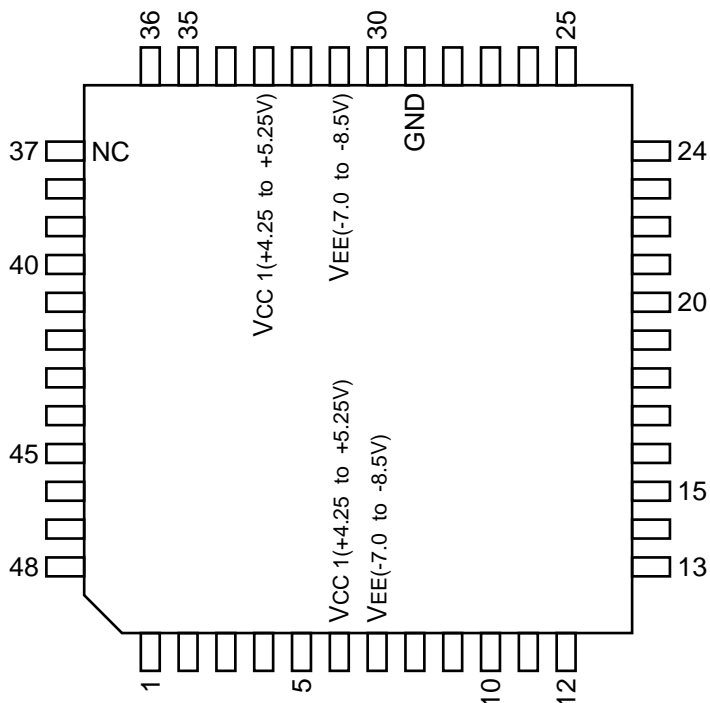

NTSC TFT-LIQUID CRYSTAL VIDEO SIGNAL CONTROLLER

—TOP VIEW—

PIN No.	I/O	SIGNAL	PIN No.	I/O	SIGNAL
1	I	SW	25	I	TINT
2	I	CONTRAST	26	I	VCO
3	I	EXT IN B	27	I	APC FILTER
4	I	EXT IN G	28	I	COM AMPLITUDE
5	I	EXT IN R	29	—	GND
6	—	VCC 1	30	O	COM OUT
7	—	VEE	31	—	VEE
8	—	NC	32	O	R OUT
9	I	ACC FILTER	33	—	Vcc 2
10	I	VIDEO IN	34	O	G OUT
11	I	COLOR	35	I	OUT DC DET
12	I	F ADJ	36	O	B OUT
13	O	AGC OUT	37	—	NC
14	I	AGC FILTER	38	I	RGB AMPLITUDE
15	O	TRAP OUT	39	I	FRP
16	I	CLAMP	40	I	RGB INV
17	I	APL	41	I	SUB BRIGHT B
18	O	H FILTER OUT	42	I	SUB BRIGHT R
19	I	SYNC SEP	43	I	BRIGHT
20	O	SYNC OUT	44	I	GAMMA 2
21	I	SYNC IN	45	I	GAMMA1
22	I	TIME CONSTANT	46	I	PEAK LIMITER
23	I	PICTURE	47	I	SUB CONTRAST B
24	I	KILLER FILTER	48	I	SUB CONTRAST R