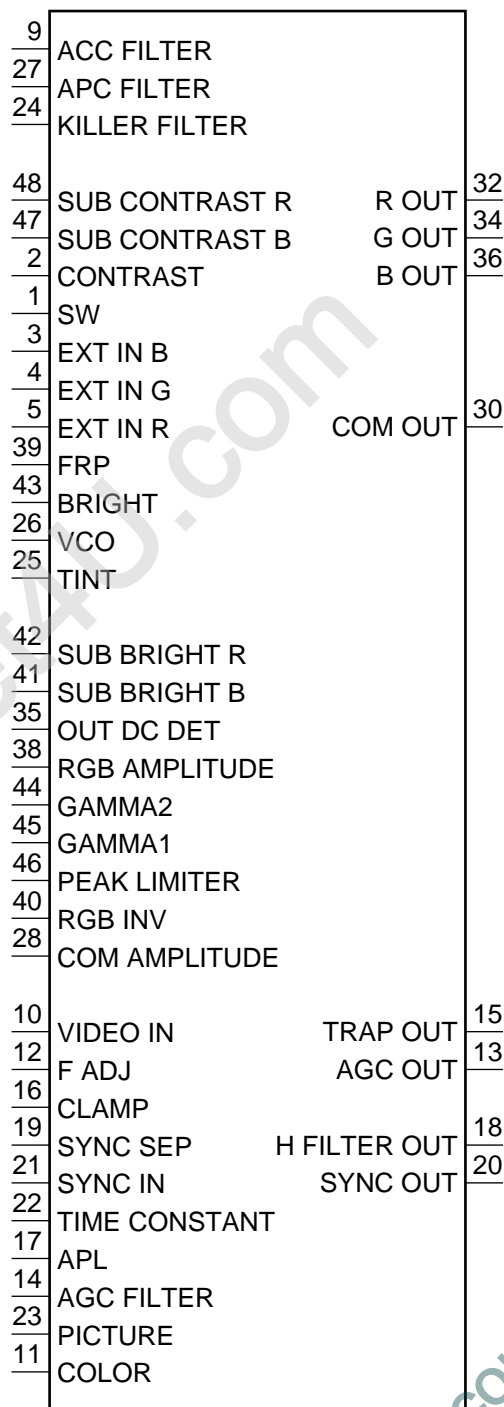

NTSC TFT-LIQUID CRYSTAL VIDEO SIGNAL CONTROLLER

—TOP VIEW—

PIN No.	I/O	SIGNAL	PIN No.	I/O	SIGNAL
1	I	SW	25	I	TINT
2	I	CONTRAST	26	I	VCO
3	I	EXT IN B	27	I	APC FILTER
4	I	EXT IN G	28	I	COM AMPLITUDE
5	I	EXT IN R	29	—	GND
6	—	VCC 1	30	O	COM OUT
7	—	VEE	31	—	VEE
8	—	NC	32	O	R OUT
9	I	ACC FILTER	33	—	Vcc 2
10	I	VIDEO IN	34	O	G OUT
11	I	COLOR	35	I	OUT DC DET
12	I	F ADJ	36	O	B OUT
13	O	AGC OUT	37	—	NC
14	I	AGC FILTER	38	I	RGB AMPLITUDE
15	O	TRAP OUT	39	I	FRP
16	I	CLAMP	40	I	RGB INV
17	I	APL	41	I	SUB BRIGHT B
18	O	H FILTER OUT	42	I	SUB BRIGHT R
19	I	SYNC SEP	43	I	BRIGHT
20	O	SYNC OUT	44	I	GAMMA 2
21	I	SYNC IN	45	I	GAMMA1
22	I	TIME CONSTANT	46	I	PEAK LIMITER
23	I	PICTURE	47	I	SUB CONTRAST B
24	I	KILLER FILTER	48	I	SUB CONTRAST R